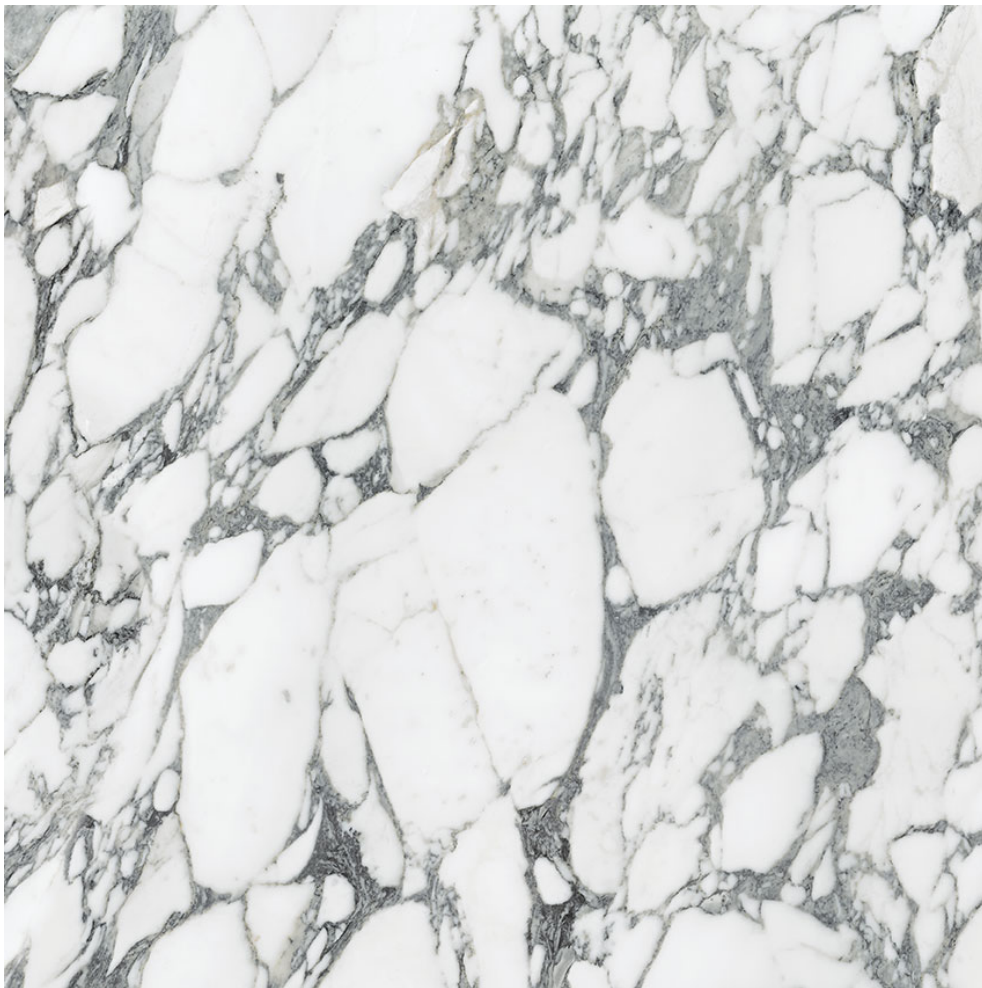

**Mohawk Tile  
and Marble**

---

**PRODUCT**

**ROYAL STONEWORKS 36X36 ITALIAN  
ARABESCATO HONED**

---

Tile | 36"x36" | Porcelain

**TECHNICAL DATA**

CODE: QUSW-IA-7H  
NAME: Royal Stoneworks 36X36 Italian Arabescato Honed  
SIZE: 36"x36"  
SERIES: Royal Stoneworks  
FINISH: Honed  
LOOK: Stone Look  
EDGE: Rectified  
FAMILY: Tile  
FROST RESISTANCE: Yes  
SHADE VARIATION: V3  
STYLE: Contemporary  
SUITABLE FOR: Indoor|Shower  
TYPOLOGY: Porcelain  
TYPE OF PIECE: Field Tile  
USE: Floor and Wall