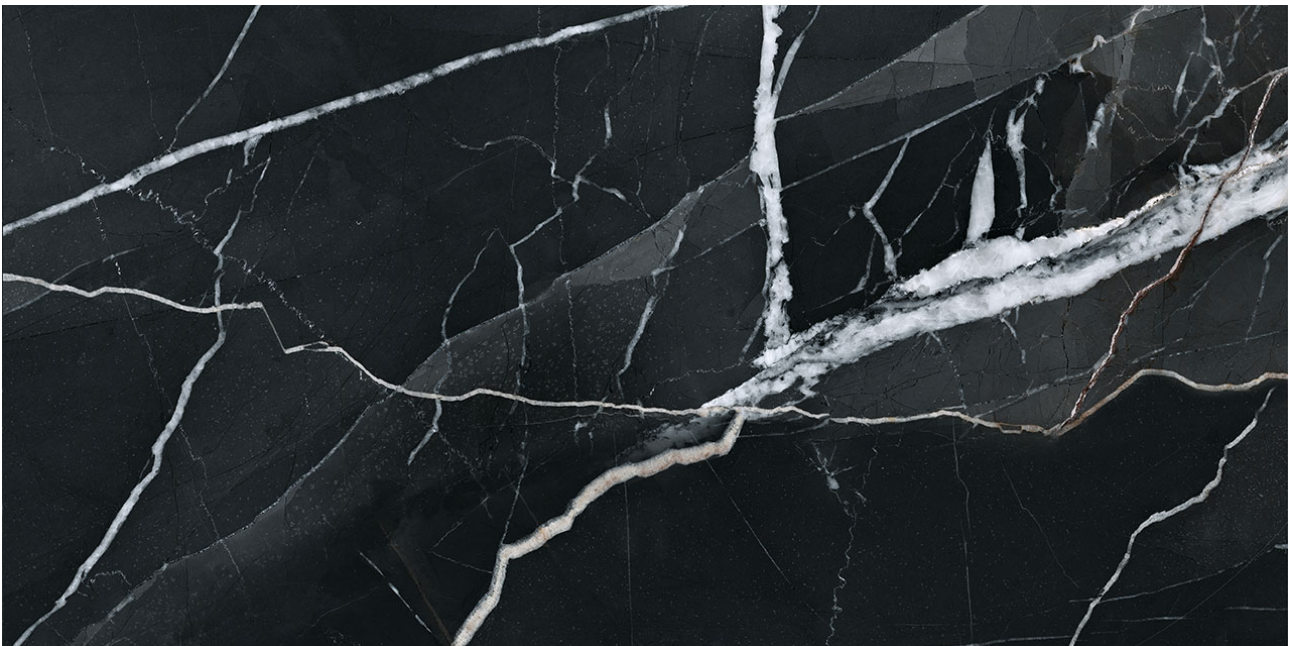

**Mohawk Tile
and Marble**

PRODUCT

ROYAL STONWORKS 12X24 REGAL BLACK VEIN HONED

Tile | 12"x24" | Porcelain