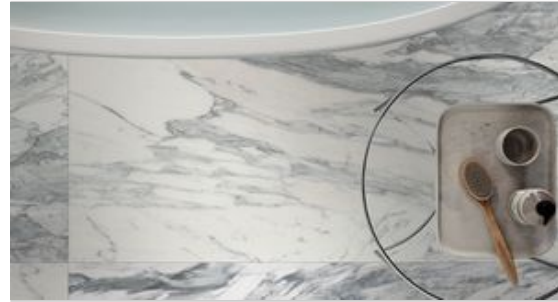

**Mohawk Tile
and Marble**

PRODUCT
ROYAL STONEWORKS 24X48 REGAL WHITE VEIN
POLISHED

Tile | 24"x48" | Porcelain

ROOM SCENES

TECHNICAL DATA

CODE: QUSW-RW-6P
NAME: Royal Stoneworks 24X48 Regal White Vein Polished
SIZE: 24"x48"
SERIES: Royal Stoneworks
FINISH: Polished
LOOK: Stone Look
EDGE: Rectified
FAMILY: Tile
FROST RESISTANCE: Yes
SHADE VARIATION: V3
STYLE: Contemporary
SUITABLE FOR: Indoor|Shower
TYPOLOGY: Porcelain
TYPE OF PIECE: Field Tile
USE: Floor and Wall