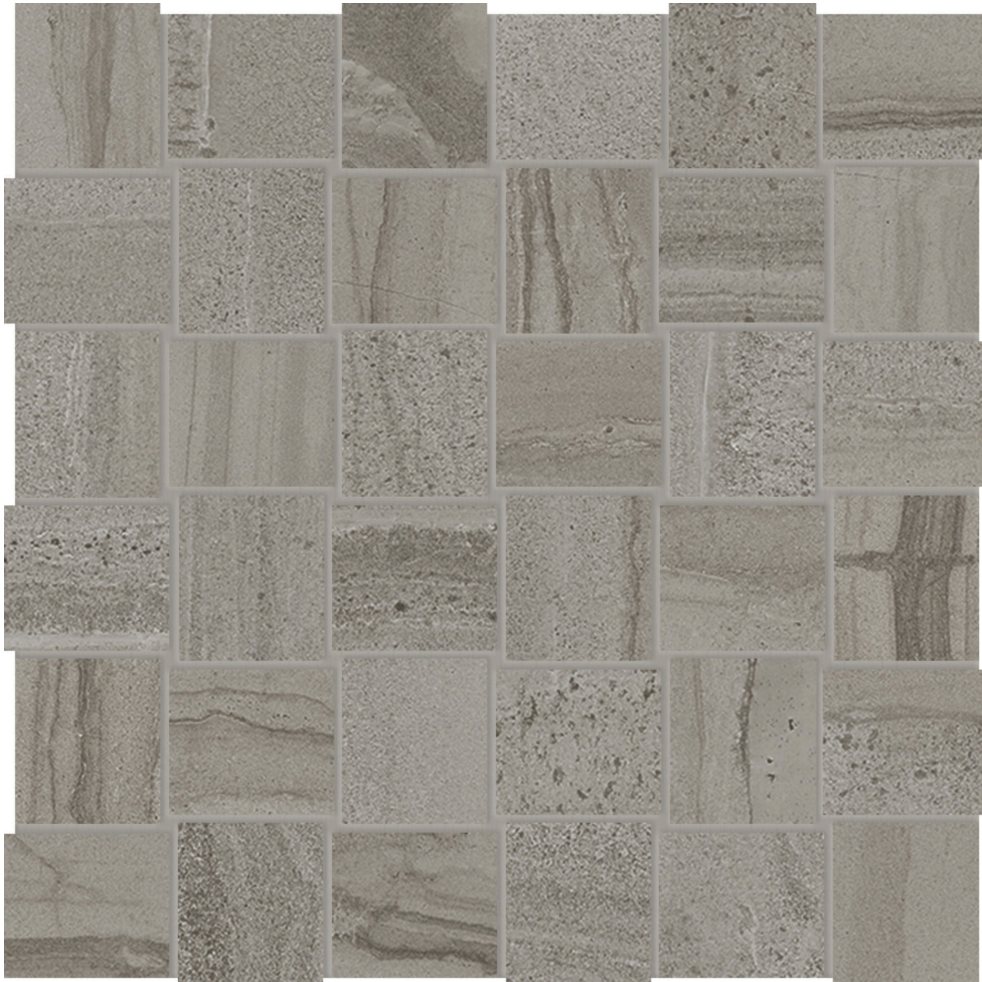

**Mohawk Tile
and Marble**

PRODUCT

ARCADIA 2X2 BASKETWEAVE TRENTINO MATTE

Tile | 12"x12" | Glazed Porcelain

TECHNICAL DATA

CODE: QUAR-TR-2X2
NAME: Arcadia 2X2 Basketweave Trentino Matte
SIZE: 12"x12"
SERIES: Arcadia
FINISH: Matt
LOOK: Stone Look
FAMILY: Tile
FROST RESISTANCE: Yes
MOSAIC TYPE: 2"x2"
SHADE VARIATION: V3
STYLE: Contemporary
SUITABLE FOR: Backsplash| Indoor
TYPOLOGY: Glazed Porcelain
TYPE OF PIECE: Mosaic
USE: Floor and Wall