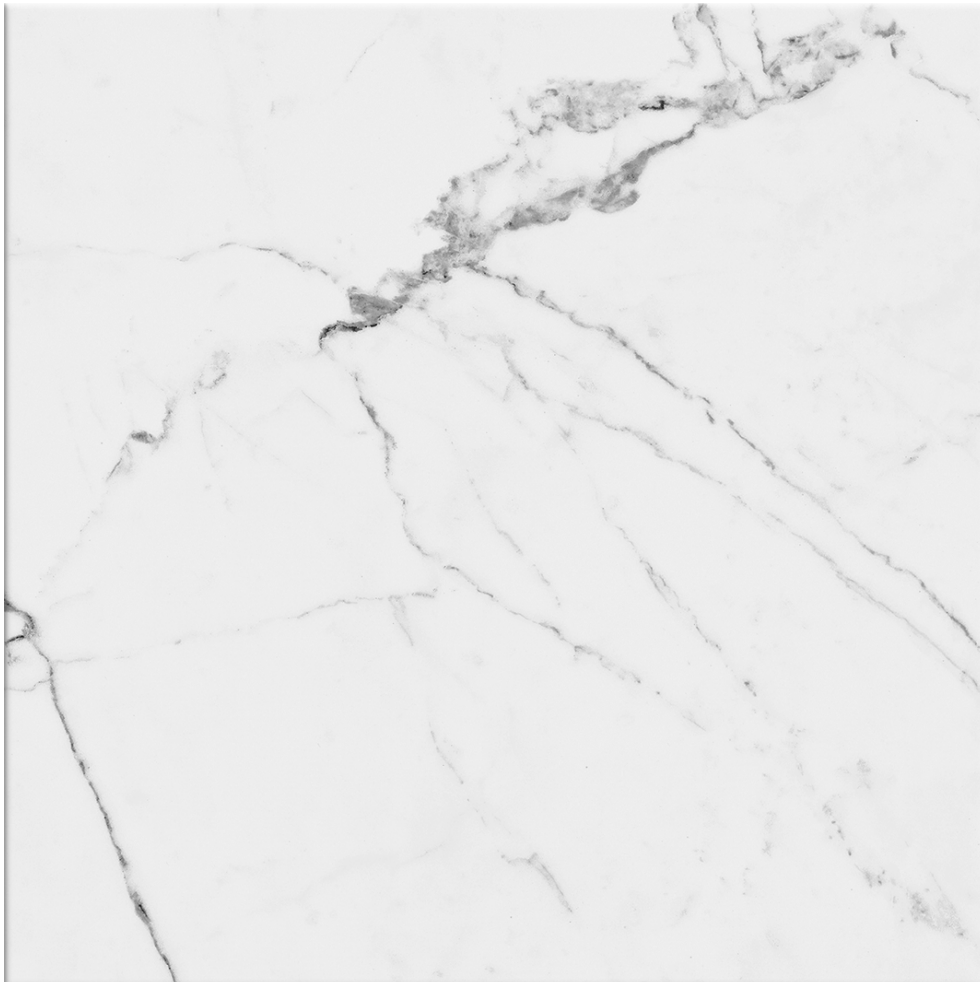

**Mohawk Tile
and Marble**

PRODUCT
OBSESSION 10X10 STATUARIO

Tile | 10"x10" | Glazed Porcelain

ROOM SCENES

TECHNICAL DATA

CODE: QUOB-ST-3
NAME: Obsession 10x10 Statuario
SIZE: 10"x10"
SERIES: Obsession
FINISH: Matt
LOOK: Marble Look
BREAKING STRENGTH: ≥ 1300 N
CHEMICAL RESISTANCE: GA GLA GHA
DCOF: > 0.42
FAMILY: Tile
FROST RESISTANCE: Yes
MOHS: 6
PEI: 4
R VALUE: R9
SHADE VARIATION: V1
STAIN RESISTANCE: 5
STYLE: Classic
SUITABLE FOR: Backsplash|Indoor|Shower
TYPOLOGY: Glazed Porcelain
THICKNESS: 9 mm
TYPE OF PIECE: Field Tile
USE: Floor and Wall
NOTES: 22 graphic variations