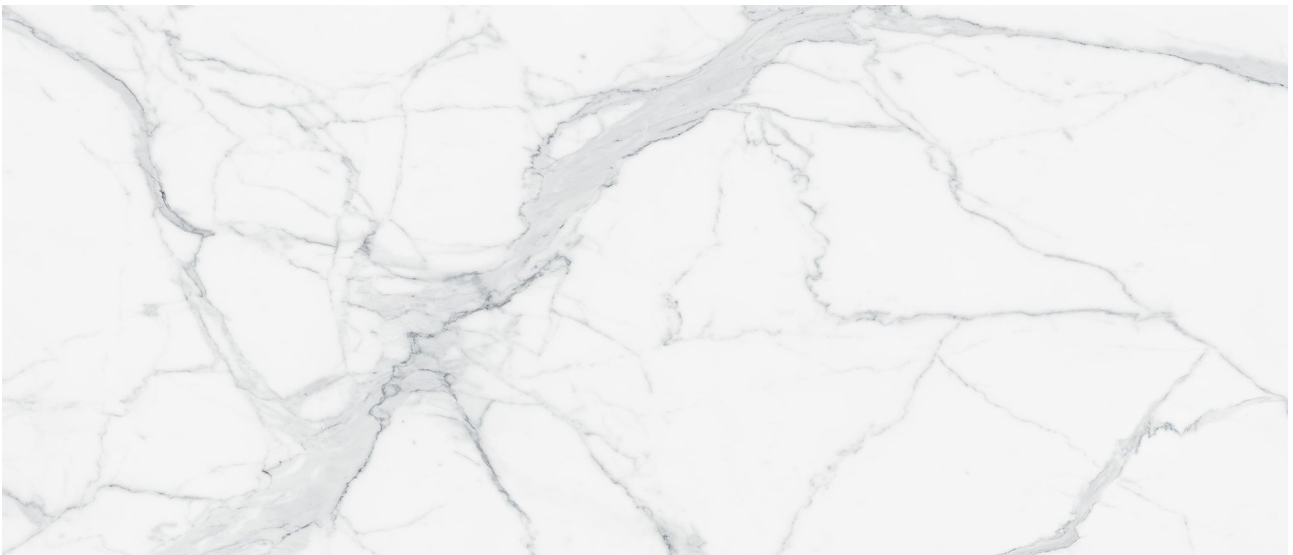

**Mohawk Tile  
and Marble**

---

**PRODUCT**  
**ROYAL STONWORKS 48X110 GRANDVEIN**  
**WHITE HONED**

---

Tile | 48"x110" | Sintered Slab

**TECHNICAL DATA**

CODE: QUSW-GV-2H  
NAME: Royal Stoneworks 48X110 Grandvein White Honed  
SIZE: 48"x110"  
SERIES: Royal Stoneworks  
FINISH: Honed  
LOOK: Stone Look  
EDGE: Rectified  
FAMILY: Tile  
FROST RESISTANCE: Yes  
SHADE VARIATION: V3  
STYLE: Contemporary  
SUITABLE FOR: Indoor|Shower  
TYPOLOGY: Sintered Slab  
TYPE OF PIECE: Field Tile  
USE: Floor and Wall