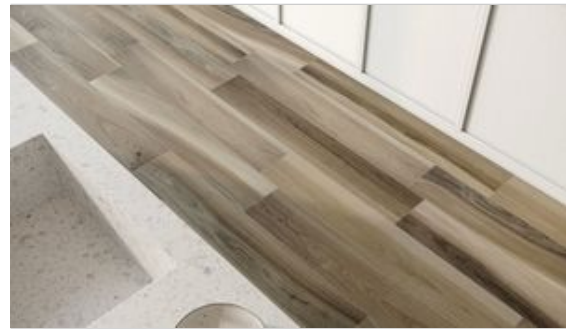

**Mohawk Tile
and Marble**

PRODUCT
AMAYA 8X48 WALNUT

Tile | 8"x48" | Pressed Glazed Porcelain

ROOM SCENES

TECHNICAL DATA

CODE: AC4500-00141

NAME: Amaya 8x48 Walnut

SIZE: 8"x48"

SERIES: Amaya

FINISH: Matte

LOOK: Wood Look

BREAKING STRENGTH: $\geq 300 \geq 1300$

CHEMICAL RESISTANCE: CLASS A

DCOF: ≥ 0.55

FAMILY: Tile

FROST RESISTANCE: Yes

PEI: 4

SHADE VARIATION: V4

SUITABLE FOR: Indoor| Outdoor

TPOLOGY: Pressed Glazed Porcelain

THICKNESS: 9mm

TYPE OF PIECE: Field Tile

USE: Floor and Wall

NOTES: This product is special order and cannot be cancelled, returned, or refunded.