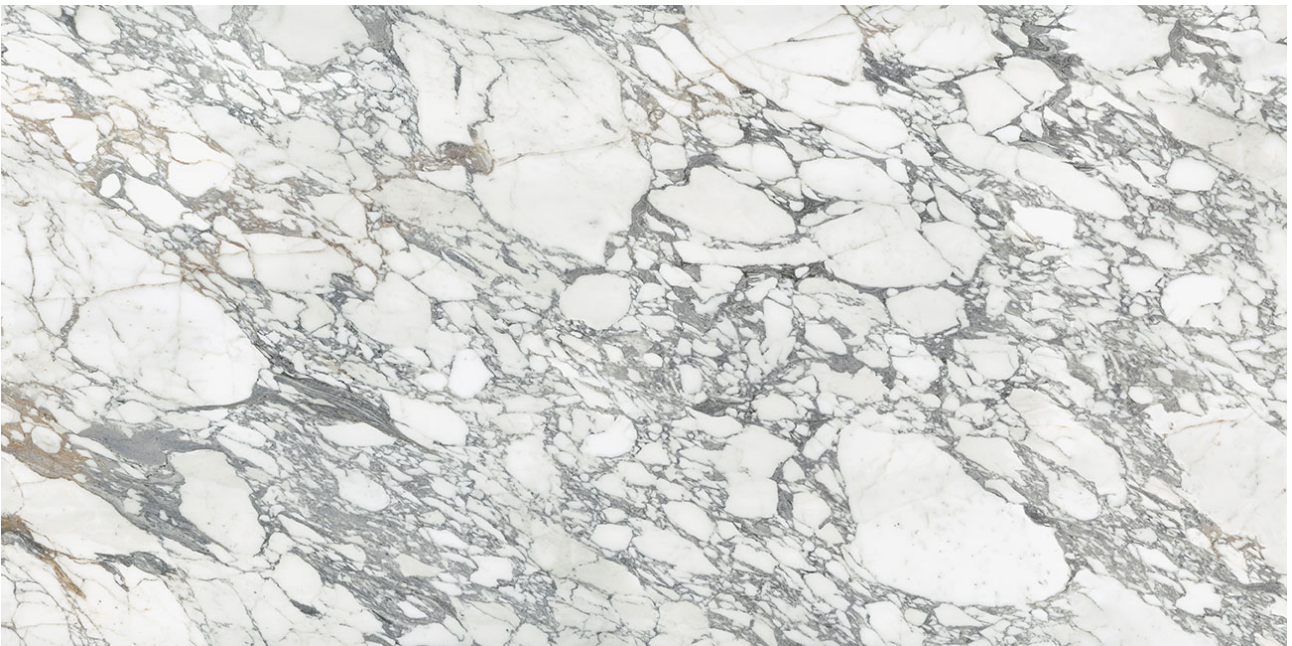

**Mohawk Tile  
and Marble**

---

**PRODUCT**

**ROYAL STONWORKS 63X126 ITALIAN  
ARABESCATO HONED**

---

Tile | 63"x126" | Sintered Slab

**TECHNICAL DATA**

CODE: QUSW-IA-1H  
NAME: Royal Stoneworks 63X126 Italian Arabescato Honed  
SIZE: 63"x126"  
SERIES: Royal Stoneworks  
FINISH: Honed  
LOOK: Stone Look  
EDGE: Rectified  
FAMILY: Tile  
FROST RESISTANCE: Yes  
SHADE VARIATION: V3  
STYLE: Contemporary  
SUITABLE FOR: Indoor|Shower  
TYPOLOGY: Sintered Slab  
TYPE OF PIECE: Field Tile  
USE: Floor and Wall