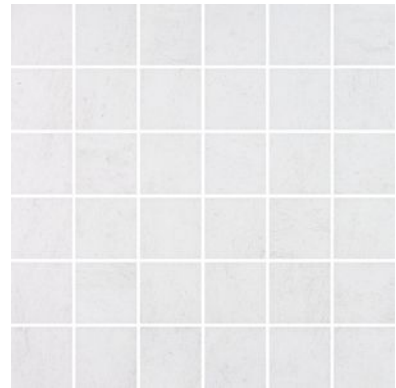

## **SERIES CINQ**

---

Concrete | Glazed Porcelain | Pressed Glazed Porcelain

Contemporary tiles in a palette of earthy colors.

PRODUCTS

**Cinq 13x13 Black**  
13"x13" | Pressed Glazed Porcelain

**Cinq 13x13 Grey**  
13"x13" | Pressed Glazed Porcelain

**Cinq 13x13 White**  
13"x13" | Pressed Glazed Porcelain

**Cinq 2x2 Black**  
12"x12" | Glazed Porcelain

**Cinq 2x2 Grey**  
12"x12" | Glazed Porcelain

**Cinq 2x2 White**  
12"x12" | Glazed Porcelain

**Cinq 8x10 Black**  
8"x10" | Pressed Glazed Porcelain