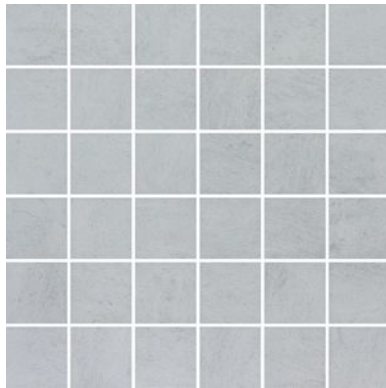

## **SERIES CINQ**

---

Concrete | Glazed Porcelain | Pressed Glazed Porcelain

Contemporary tiles in a palette of earthy colors.

PRODUCTS

**Cinq 13x13 Black**  
13"x13" | Pressed Glazed Porcelain

**Cinq 13x13 Grey**  
13"x13" | Pressed Glazed Porcelain

**Cinq 13x13 White**  
13"x13" | Pressed Glazed Porcelain

**Cinq 2x2 Black**  
12"x12" | Glazed Porcelain

**Cinq 2x2 Grey**  
12"x12" | Glazed Porcelain

**Cinq 2x2 White**  
12"x12" | Glazed Porcelain

**Cinq 8x10 Black**  
8"x10" | Pressed Glazed Porcelain