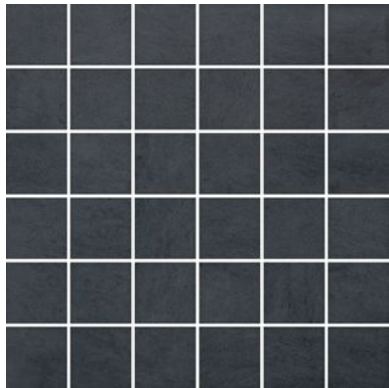

## **SERIES CINQ**

---

Concrete | Glazed Porcelain | Pressed Glazed Porcelain

Contemporary tiles in a palette of earthy colors.

PRODUCTS

**Cinq 13x13 Black**  
13"x13" | Pressed Glazed Porcelain

**Cinq 13x13 Grey**  
13"x13" | Pressed Glazed Porcelain

**Cinq 13x13 White**  
13"x13" | Pressed Glazed Porcelain

**Cinq 2x2 Black**  
12"x12" | Glazed Porcelain

**Cinq 2x2 Grey**  
12"x12" | Glazed Porcelain

**Cinq 2x2 White**  
12"x12" | Glazed Porcelain

**Cinq 8x10 Black**  
8"x10" | Pressed Glazed Porcelain

**Cinq 8x10 Grey**  
8"x10" | Pressed Glazed Porcelain

**Cinq 8x10 White**  
8"x10" | Pressed Glazed Porcelain

**Cinq 3x8 Black Bullnose**  
3"x8" | Glazed Porcelain

**Cinq 3x8 Grey Bullnose**  
3"x8" | Glazed Porcelain