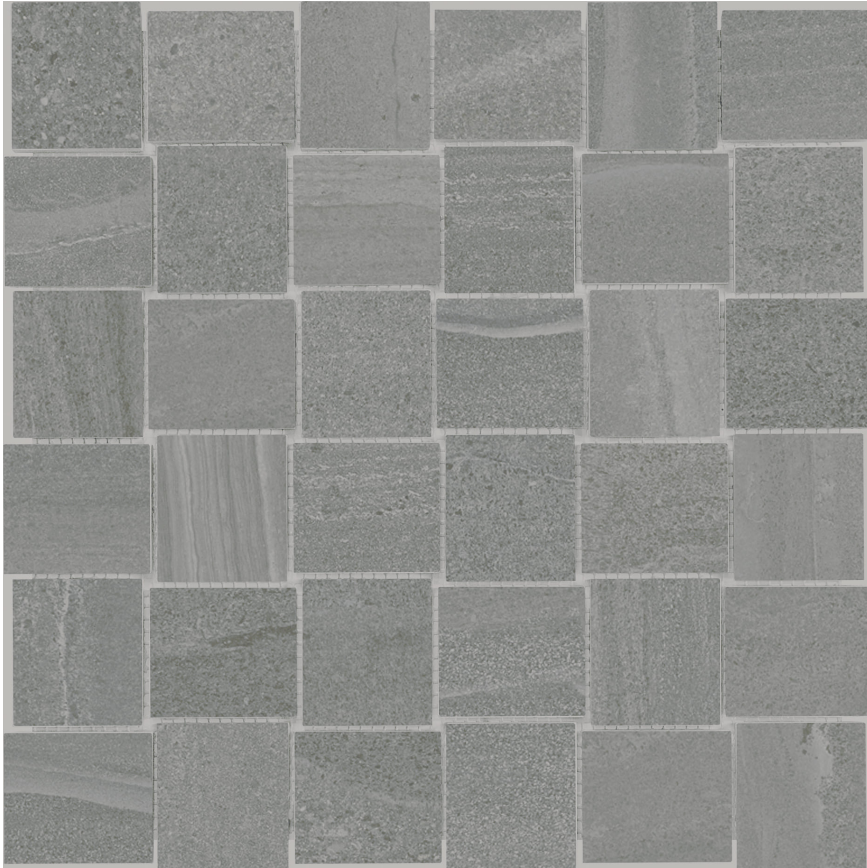

**Mohawk Tile  
and Marble**

---

**PRODUCT**  
**DAVENPORT 2X2 MICA**

---

Tile | 12"x12" | Pressed Glazed Porcelain

**TECHNICAL DATA**

CODE: AC4501-00810

NAME: Davenport 2x2 Mica

SIZE: 12"x12"

SERIES: Davenport

FINISH: Matte

LOOK: Stone Look

BREAKING STRENGTH:  $\geq 350 \geq 1500$

CHEMICAL RESISTANCE: CLASS B/CLASS A

DCOF:  $\geq 0.50$

FAMILY: Tile

FROST RESISTANCE: Yes

PEI: 4

SHADE VARIATION: V3

SUITABLE FOR: Indoor| Outdoor

TPOLOGY: Pressed Glazed Porcelain

THICKNESS: 8.4mm

TYPE OF PIECE: Mosaic

USE: Floor and Wall