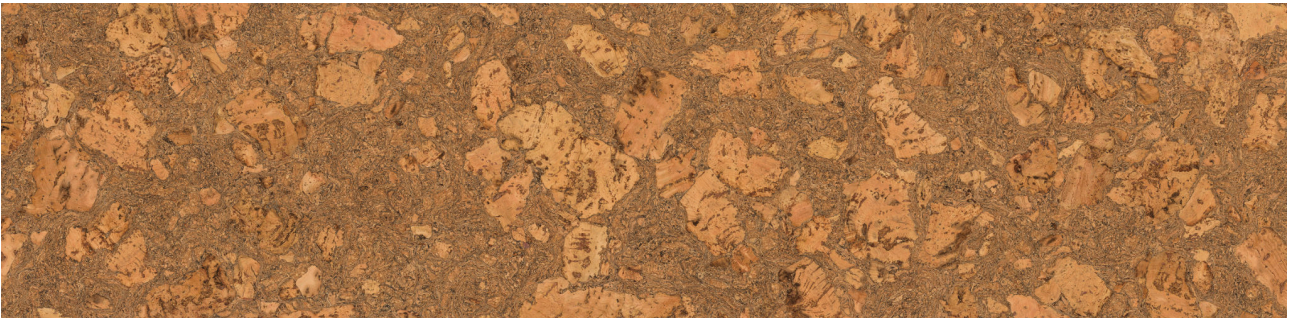

**Mohawk Tile
and Marble**

PRODUCT
CORK CLICK CAPRI

Waterproof Flooring | 12"x48,6" | HDF

DETAILS

ROOM SCENES

TECHNICAL DATA

CODE: LCCORK202009

NAME: Cork Click Capri

SIZE: 12"x48,6"

SERIES: True Earth Cork Click

FINISH: Matt

LOOK: Wood Look

CLICK SYSTEM: UNICLIC system

COMMERCIAL WARRANTY: Class 33

CORE BOARD THICKNESS: 7 mm

FAMILY: Waterproof Flooring

PAD THICKNESS: 1 mm

PAD TYPE: Cork Underlayment

RESIDENTIAL WARRANTY: Class 23

STYLE: Contemporary

SUITABLE FOR: Indoor

SURFACE TEXTURE: Cork

TYPOLOGY: HDF

TYPE OF PIECE: Field Tile