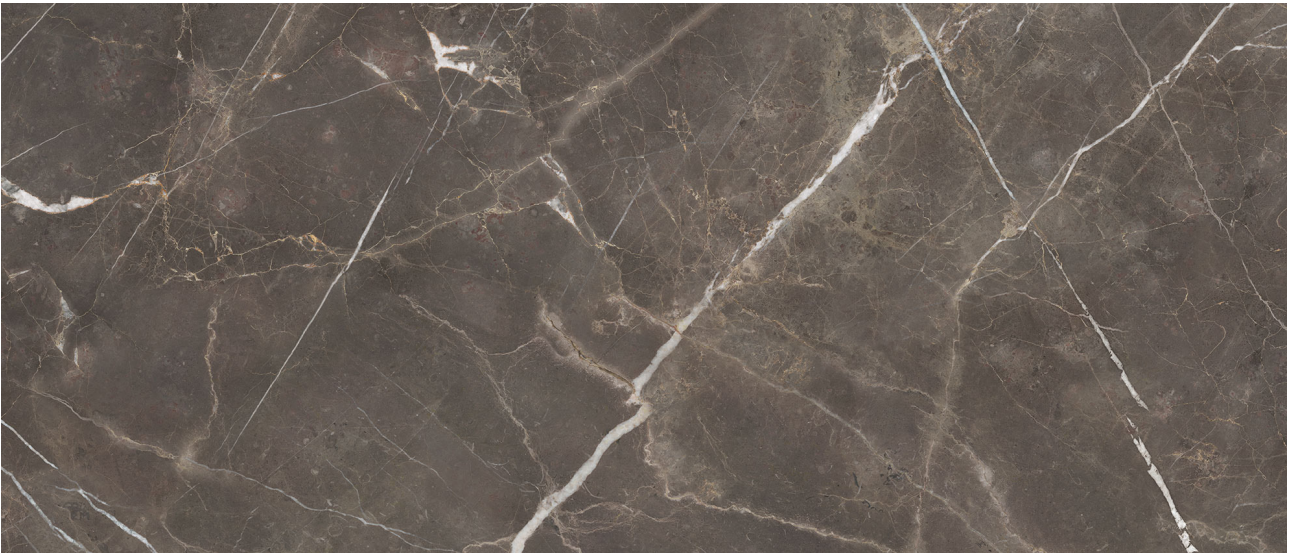

**Mohawk Tile
and Marble**

PRODUCT

**ROYAL STONEWORKS 48X110 REGAL BROWN
MARBLE POLISHED**

Tile | 48"x110" | Sintered Slab

TECHNICAL DATA

CODE: QUSW-RM-2P
NAME: Royal Stoneworks 48X110 Regal Brown Marble Polished
SIZE: 48"x110"
SERIES: Royal Stoneworks
FINISH: Polished
LOOK: Stone Look
EDGE: Rectified
FAMILY: Tile
FROST RESISTANCE: Yes
SHADE VARIATION: V3
STYLE: Contemporary
SUITABLE FOR: Indoor|Shower
TYPOLOGY: Sintered Slab
TYPE OF PIECE: Field Tile
USE: Floor and Wall