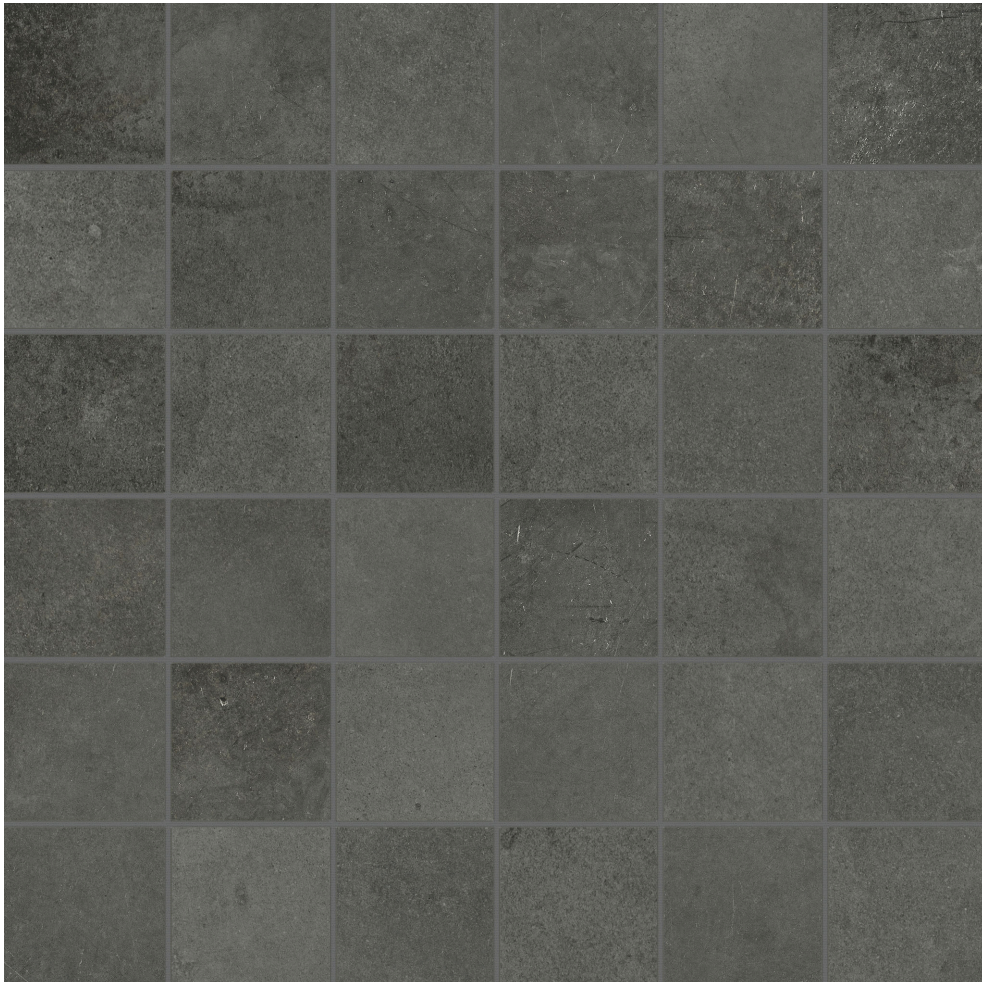

**Mohawk Tile
and Marble**

PRODUCT
CERAFORGE 2X2 OXIDE

Tile | 2"x2" | Color Body Porcelain

TECHNICAL DATA

CODE: AC4501-00622

NAME: Ceraforge 2x2 Oxide

SIZE: 2"x2"

SERIES: Ceraforge

FINISH: Matte

LOOK: Concrete

BREAKING STRENGTH: $\geq 330 \geq 1400$

CHEMICAL RESISTANCE: CLASS A

DCOF: ≥ 0.50

FAMILY: Tile

FROST RESISTANCE: Yes

PEI: 4

SHADE VARIATION: V3

SUITABLE FOR: Indoor| Outdoor

TPOLOGY: Color Body Porcelain

THICKNESS: 9mm

TYPE OF PIECE: Mosaic

USE: Floor and Wall

NOTES: This product is special order and cannot be cancelled, returned, or refunded.