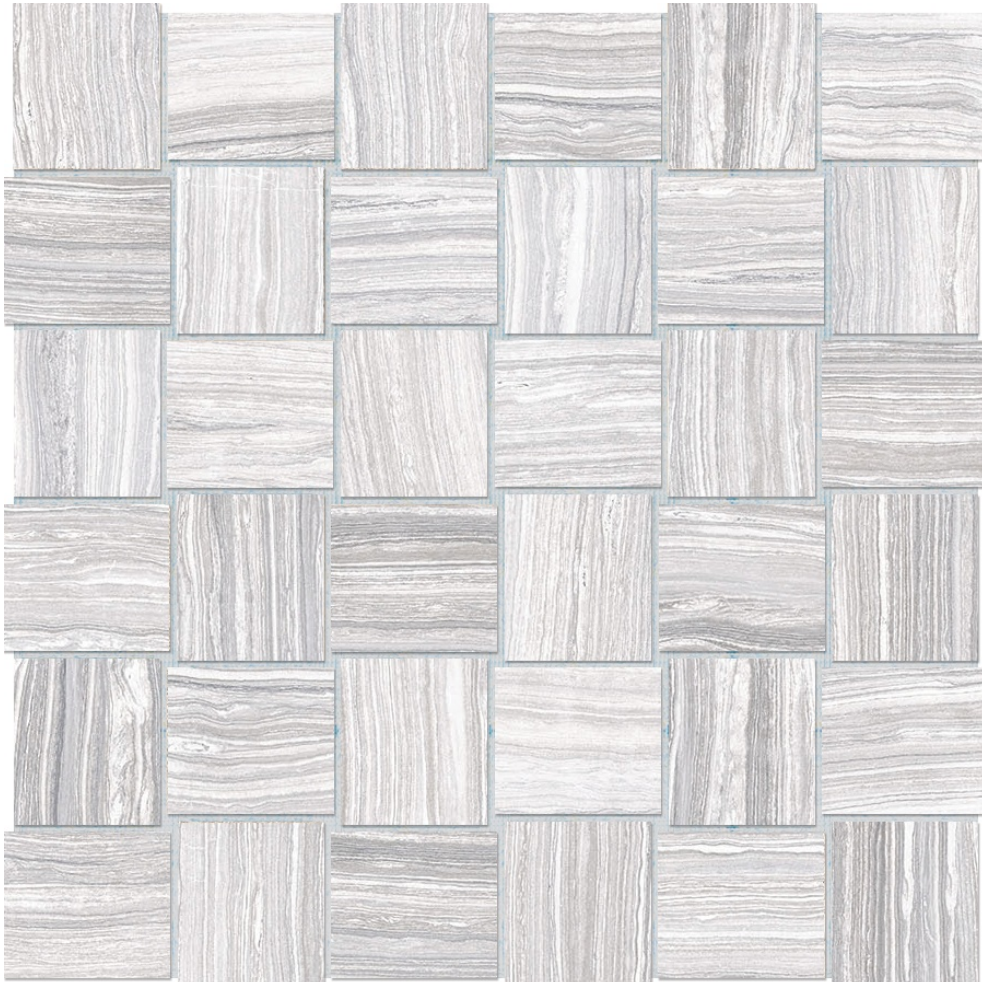

**Mohawk Tile  
and Marble**

---

**PRODUCT**  
**2X2 ICE BASKETWEAVE**

---

Tile | 12"x12" | Glazed Porcelain

**TECHNICAL DATA**

CODE: AC4501-00840

NAME: 2x2 Ice Basketweave

SIZE: 12"x12"

SERIES: Eramosa

FINISH: Matt

LOOK: Marble Look

FAMILY: Tile

FROST RESISTANCE: Yes

MOSAIC TYPE: Mesh-Mounted

PEI: 4

STYLE: Contemporary

SUITABLE FOR: Indoor

TPOLOGY: Glazed Porcelain

TYPE OF PIECE: Mosaic

USE: Floor and Wall

NOTES: This product is special order and cannot be cancelled, returned, or refunded.

**PACKING**

Size	Product type	BOX			PALLET		
		pcs	sqft	lb	boxes	sqft	lb
12"x12"	Mosaic	10	10		48		