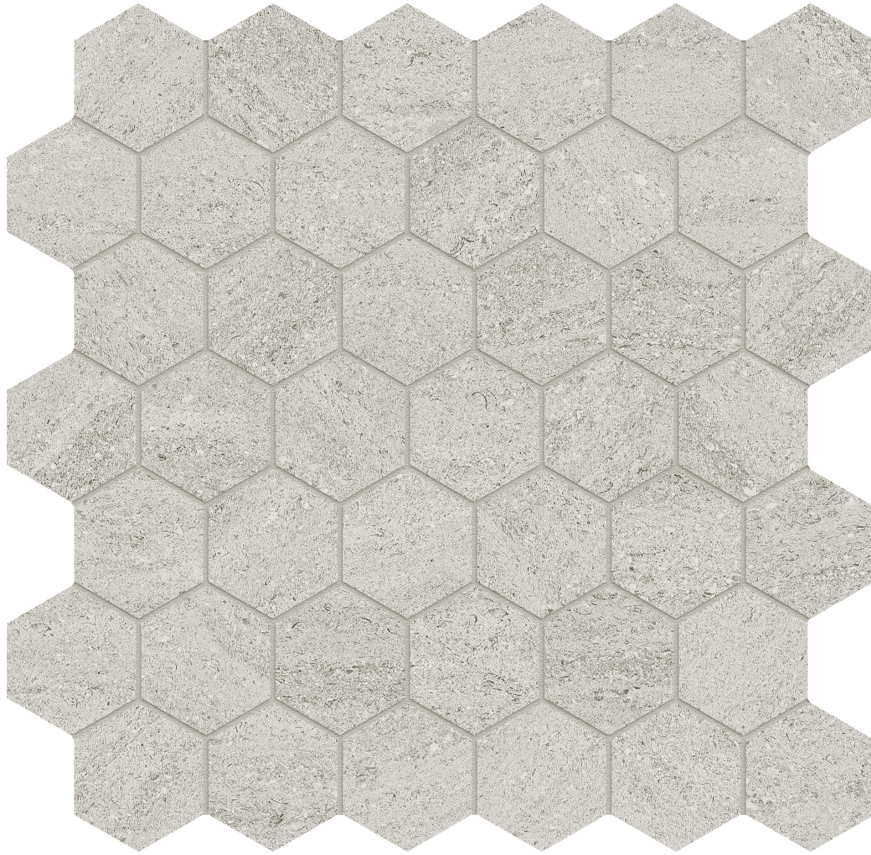

**Mohawk Tile
and Marble**

PRODUCT

LITHOFORM 2\"/>Hex Veincut Vista

Tile | 12"x12" | Porcelain

TECHNICAL DATA

CODE: AC8510-00370

NAME: Lithoform 2" Hex Veincut Vista

SIZE: 12"x12"

SERIES: Lithoform

FINISH: Organic Matte

LOOK: Stone Look

EDGE: Rectified

FAMILY: Tile

STYLE: Contemporary

SUITABLE FOR: Indoor| Outdoor

TYPOLOGY: Porcelain

TYPE OF PIECE: Mosaic

USE: Floor and Wall

NOTES: This product is special order and cannot be cancelled, returned, or refunded.

PACKING

| Size | Product type | BOX | | | PALLET | | |
|---------|--------------|-----|------|----|--------|------|----|
| | | pcs | sqft | lb | boxes | sqft | lb |
| 12"x12" | Mosaic | 10 | 9.69 | | 45 | | |