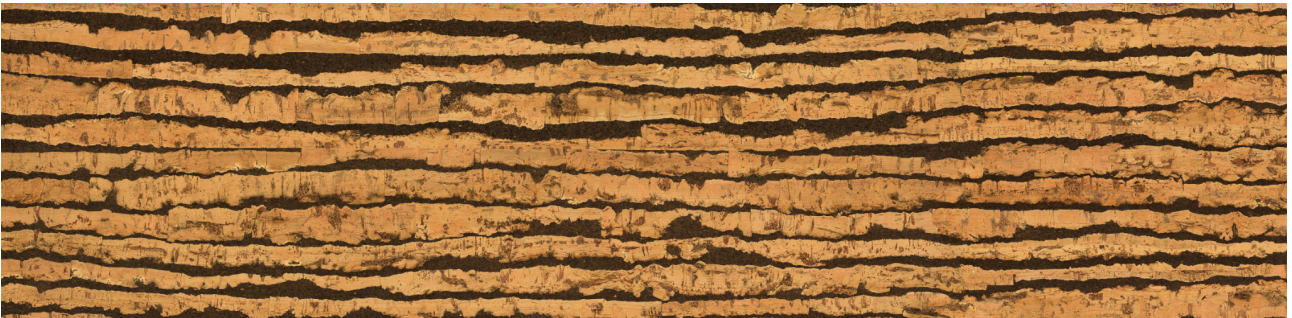

**Mohawk Tile
and Marble**

PRODUCT
CORK CLICK LANZAROTE

Waterproof Flooring | 12"x48,6" | HDF

TECHNICAL DATA

CODE: LCCORK202011

NAME: Cork Click Lanzarote

SIZE: 12"x48,6"

SERIES: True Earth Cork Click

FINISH: Matt

LOOK: Wood Look

CLICK SYSTEM: UNICLIC system

COMMERCIAL WARRANTY: Class 33

CORE BOARD THICKNESS: 7 mm

FAMILY: Waterproof Flooring

PAD THICKNESS: 1 mm

PAD TYPE: Cork Underlayment

RESIDENTIAL WARRANTY: Class 23

STYLE: Contemporary

SUITABLE FOR: Indoor

SURFACE TEXTURE: Cork

TYPOLOGY: HDF

TYPE OF PIECE: Field Tile

TOTAL THICKNESS: 10 mm

USE: Floor only