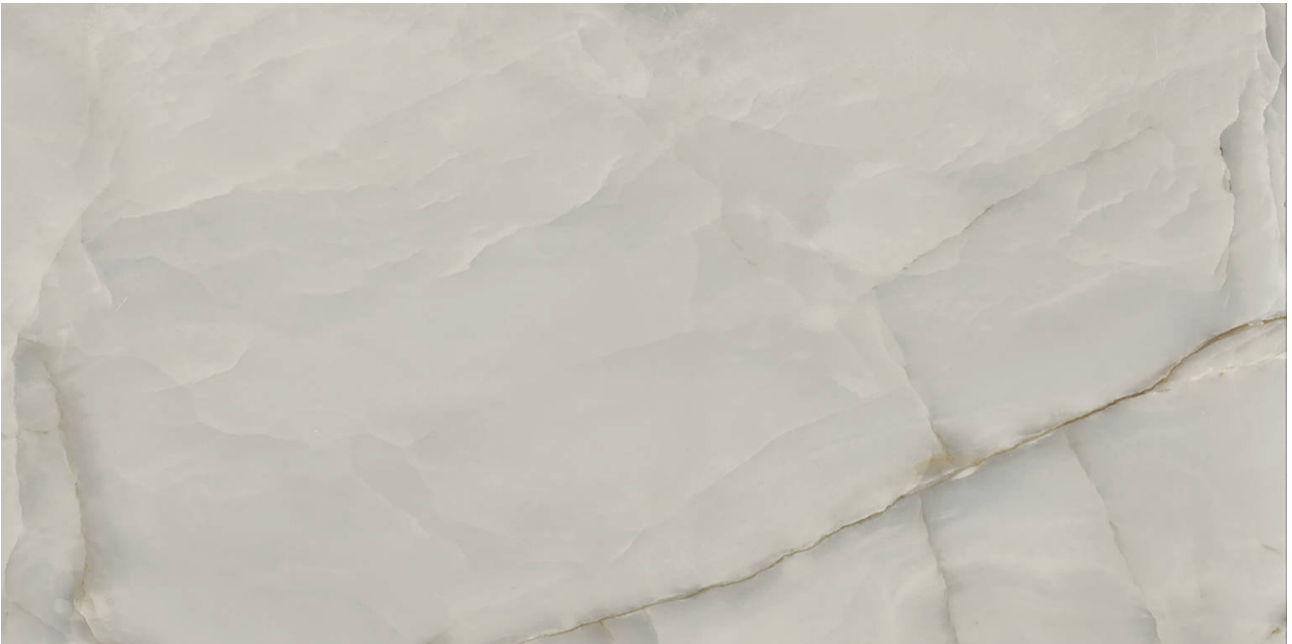

**Mohawk Tile  
and Marble**

---

**PRODUCT**  
**MAGICAL DARK GREY MATTE 24X48**

---

Tile | 24"x48" | Porcelain

**TECHNICAL DATA**

CODE: QURO-MA-2MN  
NAME: Magical Dark Grey Matte 24x48  
SIZE: 24"x48"  
SERIES: Romance  
FINISH: Matte  
LOOK: Marble Look  
EDGE: Rectified  
FAMILY: Tile  
FROST RESISTANCE: Yes  
PEI: 4  
STYLE: Contemporary  
SUITABLE FOR: Indoor  
TYPOLOGY: Porcelain  
TYPE OF PIECE: Field Tile  
USE: Floor and Wall