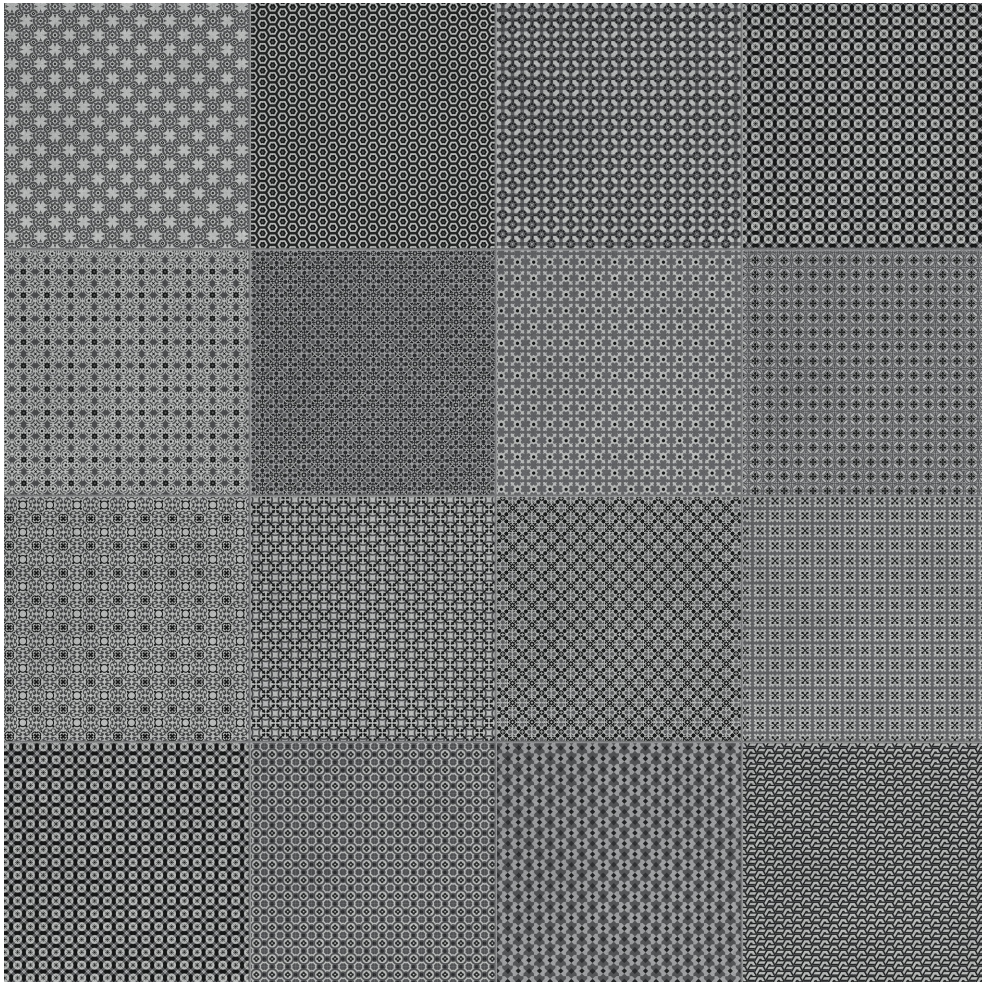

**Mohawk Tile  
and Marble**

---

**PRODUCT**  
**TAPESTRI 8X8 SILK BLEND**

---

Tile | 8"x8" | Pressed Glazed Porcelain

**TECHNICAL DATA**

CODE: AC4500-09790

NAME: Tapestri 8x8 Silk Blend

SIZE: 8"x8"

SERIES: Tapestri

FINISH: Matte

LOOK: Multi-Look Mosaics

BREAKING STRENGTH:  $\geq 310 \geq 1300$

CHEMICAL RESISTANCE: CLASS A

DCOF:  $\geq 0.55$

FAMILY: Tile

FROST RESISTANCE: Yes

PEI: 4

SHADE VARIATION: V2-V4

SUITABLE FOR: Indoor| Outdoor

TPOLOGY: Pressed Glazed Porcelain

THICKNESS: 9mm

TYPE OF PIECE: Field Tile

USE: Floor and Wall