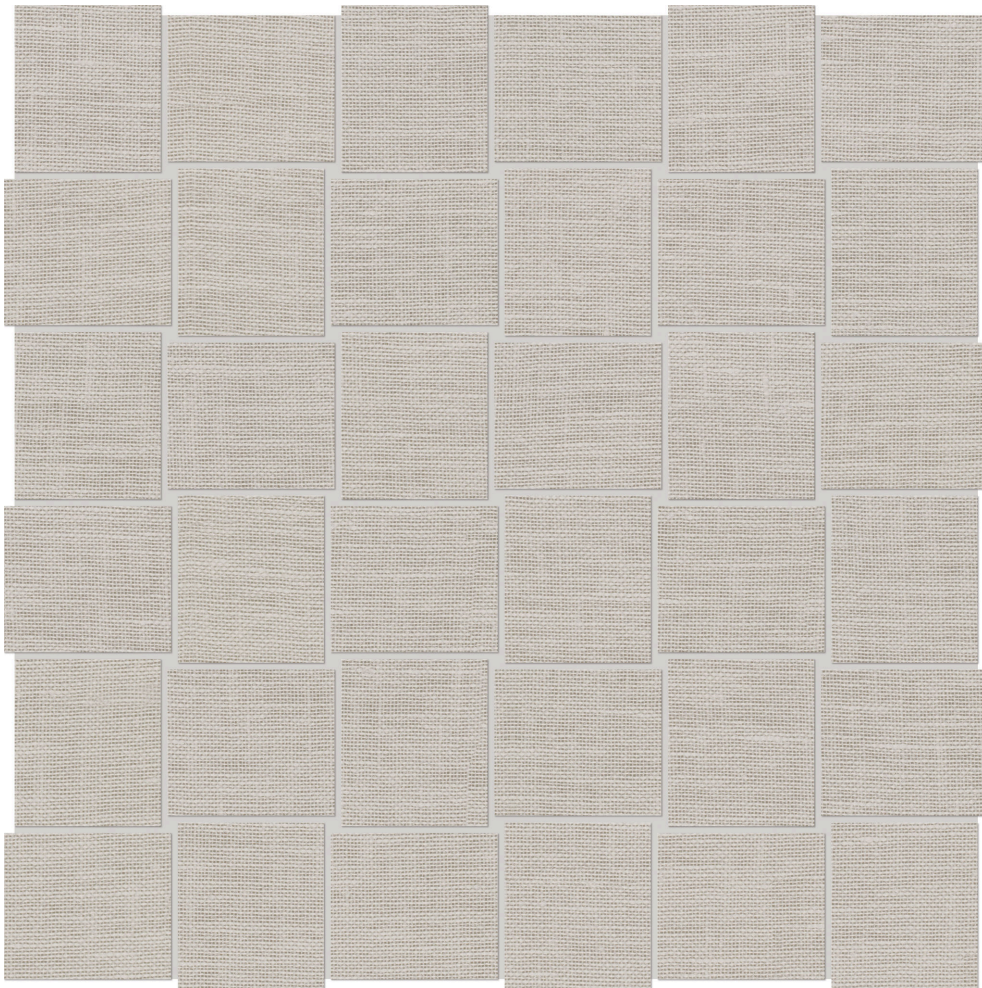

**Mohawk Tile  
and Marble**

---

# **FABRIKA 2X2 BASKETWEAVE DAMASCUS SILK MATTE**

---

Tile | 12"x12" | Porcelain

**TECHNICAL DATA**

CODE: QUFA-DA-2X2  
NAME: Fabrika 2X2 Basketweave Damascus Silk Matte  
SIZE: 12"x12"  
SERIES: Fabrika  
FINISH: Matt  
LOOK: Textured Look  
FAMILY: Tile  
FROST RESISTANCE: Yes  
MOSAIC TYPE: 2"x2"  
SHADE VARIATION: V1  
STYLE: Contemporary  
SUITABLE FOR: Backsplash| Indoor | Shower  
TYPOLOGY: Porcelain  
TYPE OF PIECE: Mosaic  
USE: Floor and Wall