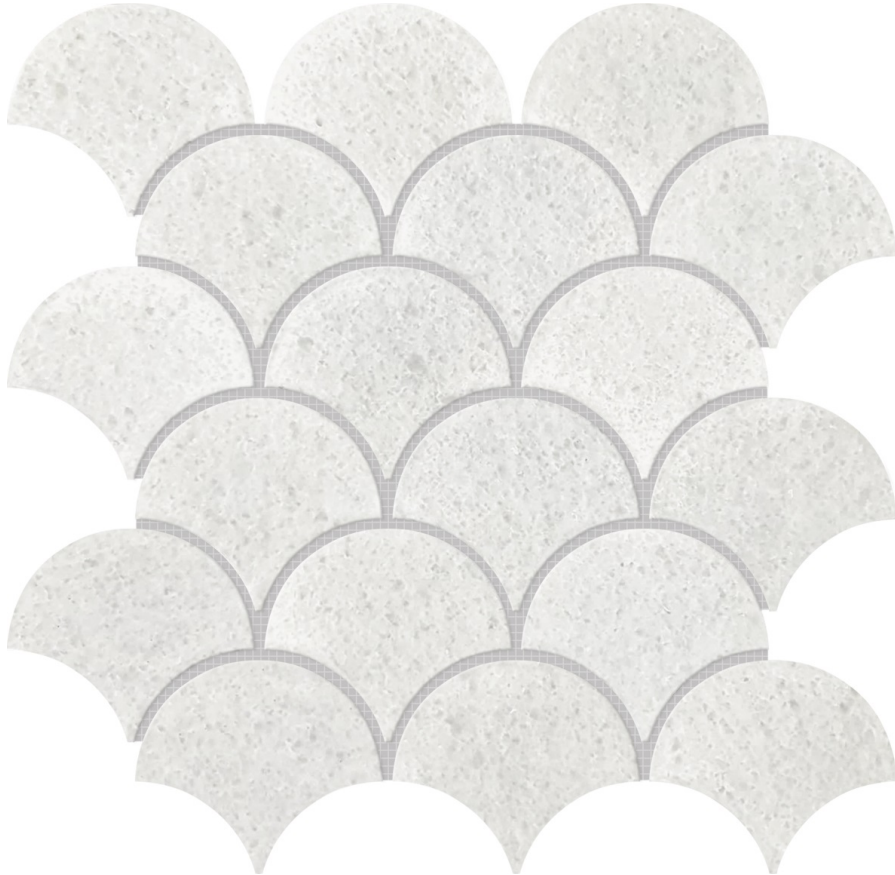

**Mohawk Tile
and Marble**

PRODUCT

CRYSTAL WHITE MARBLE SCALE POLISHED

Tile | 11.7"x11.1" | Marble

ROOM SCENES

TECHNICAL DATA

CODE: RVCHAWM211
NAME: Crystal White Marble Scale Polished
SIZE: 11.7"x11.1"
SERIES: Chelsea Collection
FINISH: Polished
LOOK: Multi-Look Mosaics
FAMILY: Tile
SUITABLE FOR: Backsplash,Indoor,Outdoor,Shower
TYPOLOGY: Marble
TYPE OF PIECE: Mosaic
USE: Floor and Wall