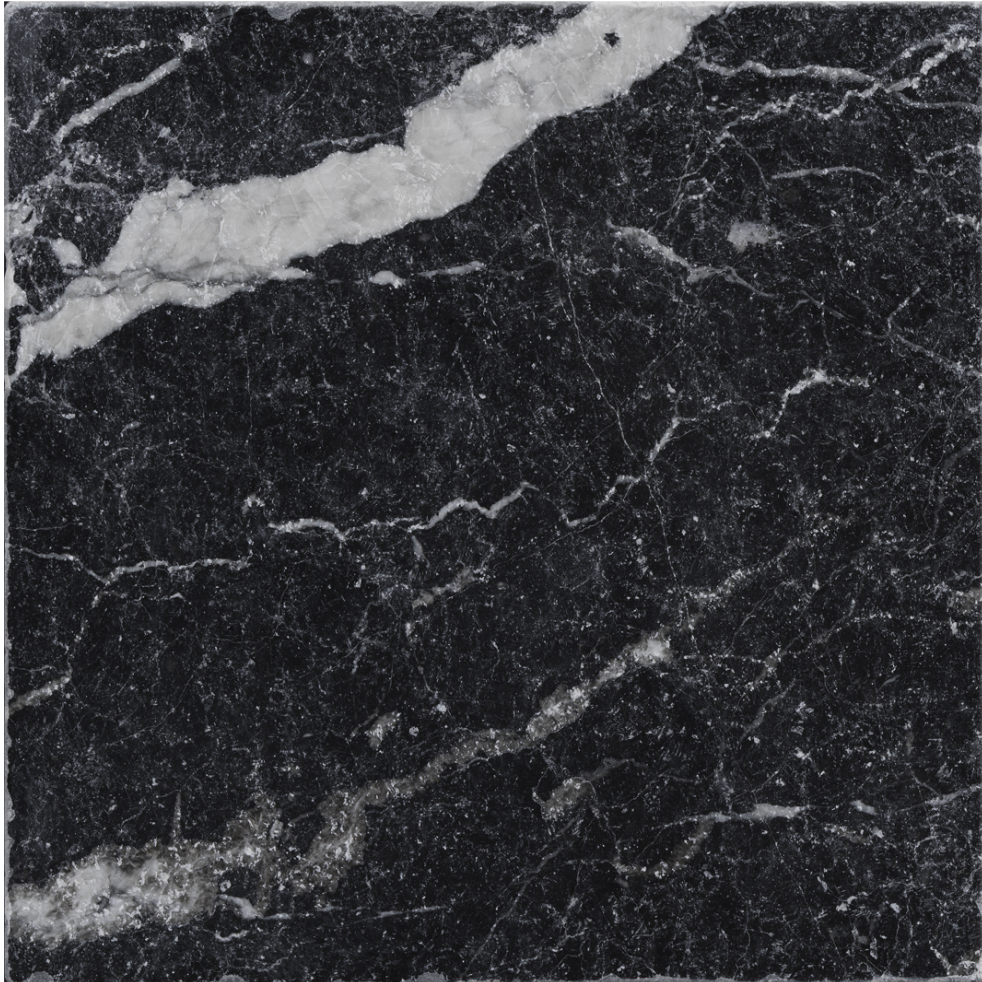

**Mohawk Tile
and Marble**

PRODUCT
OBSESSION 10X10 NERO

Tile | 10"x10" | Glazed Porcelain

ROOM SCENES

TECHNICAL DATA

CODE: QUOB-NE-3
NAME: Obsession 10x10 Nero
SIZE: 10"x10"
SERIES: Obsession
FINISH: Matt
LOOK: Marble Look
BREAKING STRENGTH: ≥ 1300 N
CHEMICAL RESISTANCE: GA GLA GHA
DCOF: > 0.42
FAMILY: Tile
FROST RESISTANCE: Yes
MOHS: 6
PEI: 3
R VALUE: R9
SHADE VARIATION: V1
STAIN RESISTANCE: 5
STYLE: Classic
SUITABLE FOR: Backsplash|Indoor|Shower
TYPOLOGY: Glazed Porcelain
THICKNESS: 9 mm
TYPE OF PIECE: Field Tile
USE: Floor and Wall
NOTES: 22 graphic variations