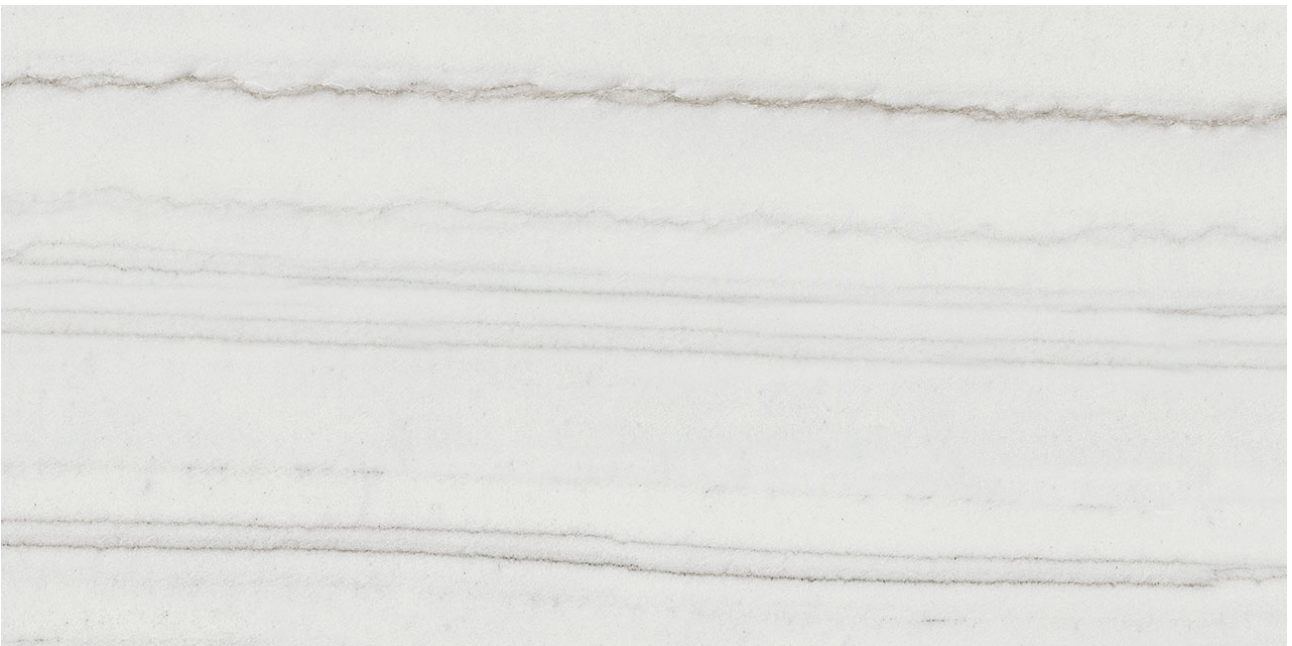

**Mohawk Tile
and Marble**

PRODUCT

**ROYAL STONWORKS 12X24 TUSCAN WHITE
VEIN HONED**

Tile | 12"x24" | Porcelain

TECHNICAL DATA

CODE: QUSW-TW-5H
NAME: Royal Stoneworks 12X24 Tuscan White Vein Honed
SIZE: 12"x24"
SERIES: Royal Stoneworks
FINISH: Honed
LOOK: Stone Look
EDGE: Rectified
FAMILY: Tile
FROST RESISTANCE: Yes
STYLE: Contemporary
SUITABLE FOR: Indoor|Shower
TYPOLOGY: Porcelain
TYPE OF PIECE: Field Tile
USE: Floor and Wall