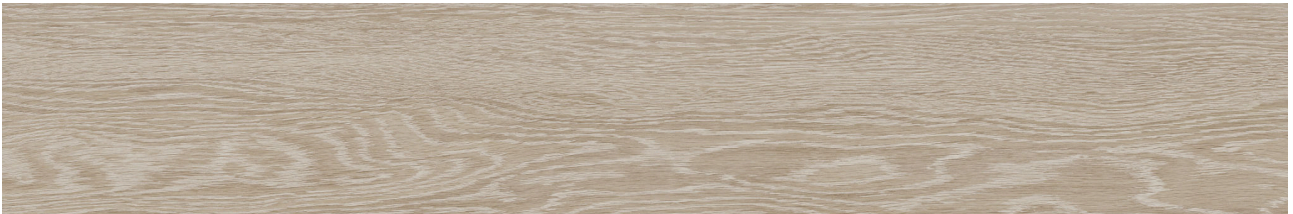

**Mohawk Tile
and Marble**

PRODUCT
ASPEN 6X36 PAPER BIRCH

Tile | 6"x36" | Glazed Porcelain

GRAPHIC VARIETY

TECHNICAL DATA

CODE: AC4500-00642

NAME: Aspen 6x36 Paper Birch

SIZE: 6"x36"

SERIES: Aspen

FINISH: Matte

LOOK: Wood Look

BREAKING STRENGTH: $\geq 300 \geq 1700$

CHEMICAL RESISTANCE: CLASS A

DCOF: ≥ 0.55

EDGE: Rectified

FAMILY: Tile

FROST RESISTANCE: Yes

PEI: 4

SHADE VARIATION: V3

SUITABLE FOR: Indoor| Outdoor

TPOLOGY: Glazed Porcelain

THICKNESS: 10mm

TYPE OF PIECE: Field Tile

USE: Floor and Wall