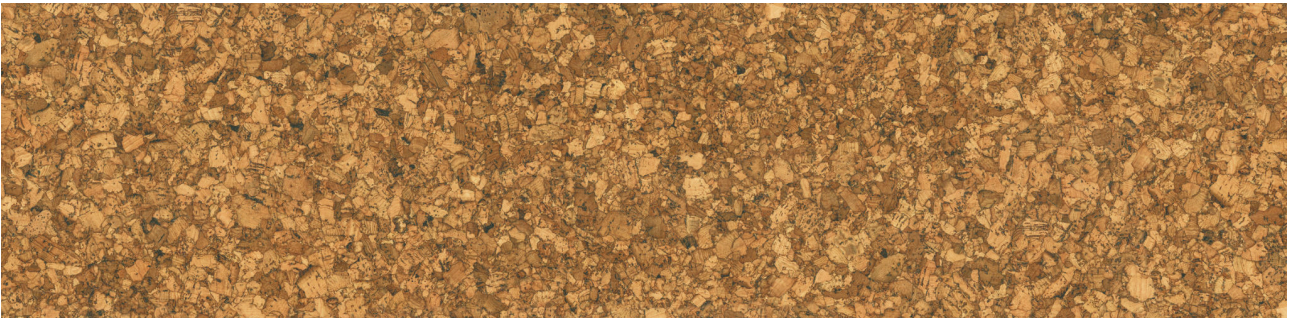

**Mohawk Tile  
and Marble**

---

**PRODUCT**  
**CORK CLICK PICO**

---

Waterproof Flooring | 12"x48,6" | HDF

ROOM SCENES

**TECHNICAL DATA**

CODE: LCCORK202010

NAME: Cork Click Pico

SIZE: 12"x48,6"

SERIES: True Earth Cork Click

FINISH: Matt

LOOK: Wood Look

CLICK SYSTEM: UNICLIC system

COMMERCIAL WARRANTY: Class 33

CORE BOARD THICKNESS: 7 mm

FAMILY: Waterproof Flooring

PAD THICKNESS: 1 mm

PAD TYPE: Cork Underlayment

RESIDENTIAL WARRANTY: Class 23

STYLE: Contemporary

SUITABLE FOR: Indoor

SURFACE TEXTURE: Cork

TYPOLOGY: HDF

TYPE OF PIECE: Field Tile

TOTAL THICKNESS: 10 mm

USE: Floor only

NOTES: These SKUs are special order and take approximately two weeks to deliver

**PACKING**

Size	Product type	BOX			PALLET		
		pcs	sqft	lb	boxes	sqft	lb
12"x48,6"	Field Tile	5	20.26		54		