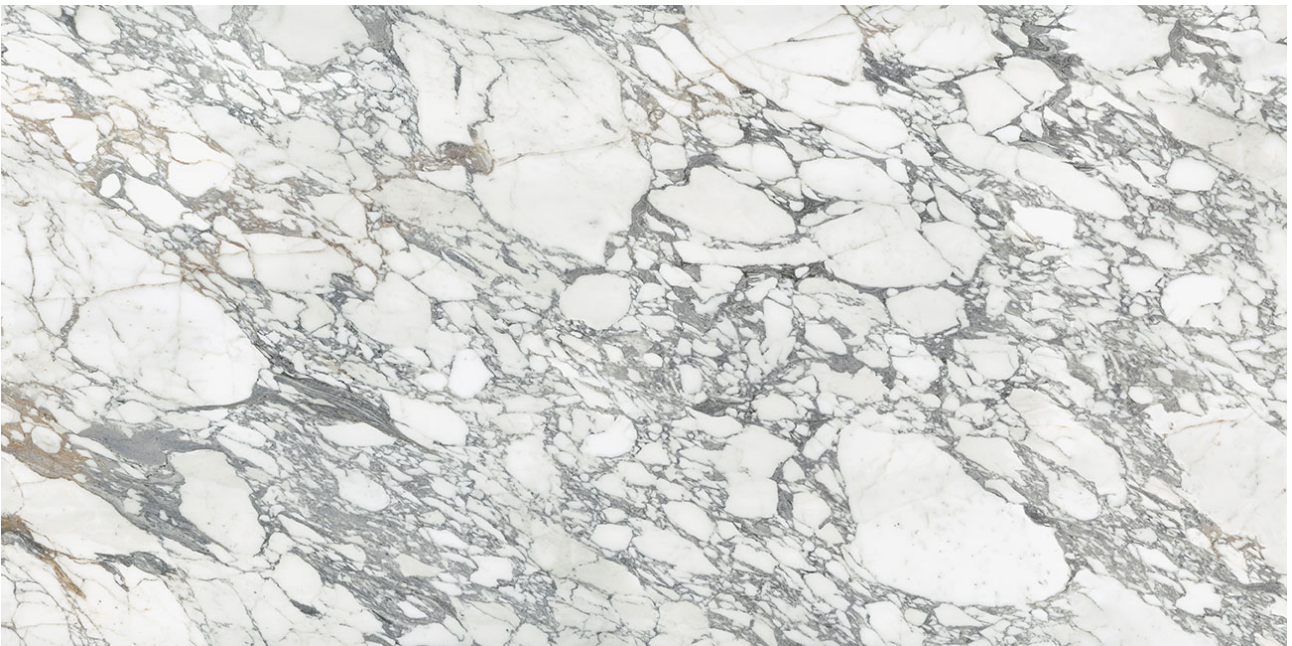

**Mohawk Tile  
and Marble**

---

**PRODUCT**

**ROYAL STONWORKS 63X126 ITALIAN  
ARABESCATO POLISHED**

---

Tile | 63"x126" | Sintered Slab

**TECHNICAL DATA**

CODE: QUSW-IA-1P  
NAME: Royal Stoneworks 63X126 Italian Arabescato Polished  
SIZE: 63"x126"  
SERIES: Royal Stoneworks  
FINISH: Polished  
LOOK: Stone Look  
EDGE: Rectified  
FAMILY: Tile  
FROST RESISTANCE: Yes  
SHADE VARIATION: V3  
STYLE: Contemporary  
SUITABLE FOR: Indoor|Shower  
TYPOLOGY: Sintered Slab  
TYPE OF PIECE: Field Tile  
USE: Floor and Wall