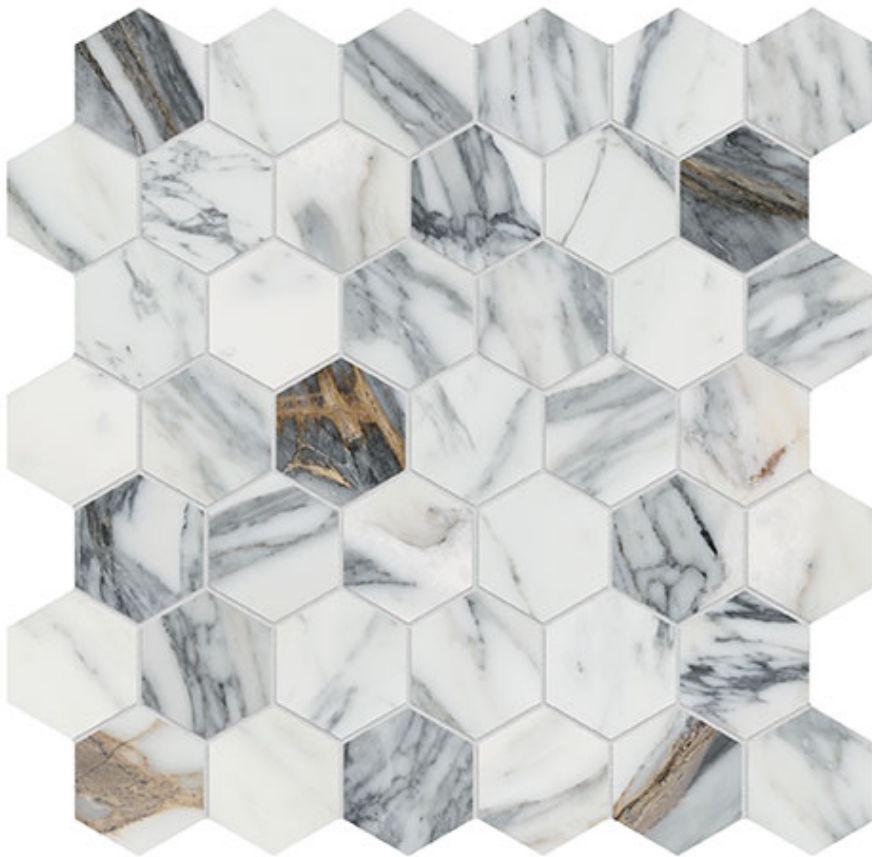

**Mohawk Tile
and Marble**

PRODUCT
ROYAL STONEWORKS 2\" REGAL WHITE VEIN
HEX

Tile | 12"x12" | Porcelain

TECHNICAL DATA

CODE: QUSW-RW-HX
NAME: Royal Stoneworks 2" Regal White Vein Hex
SIZE: 12"x12"
SERIES: Royal Stoneworks
FINISH: Honed
LOOK: Stone Look
FAMILY: Tile
MOSAIC TYPE: 2"x2"
SHADE VARIATION: V3
STYLE: Contemporary
SUITABLE FOR: Indoor|Shower
TYPOLOGY: Porcelain
TYPE OF PIECE: Mosaic
USE: Floor and Wall