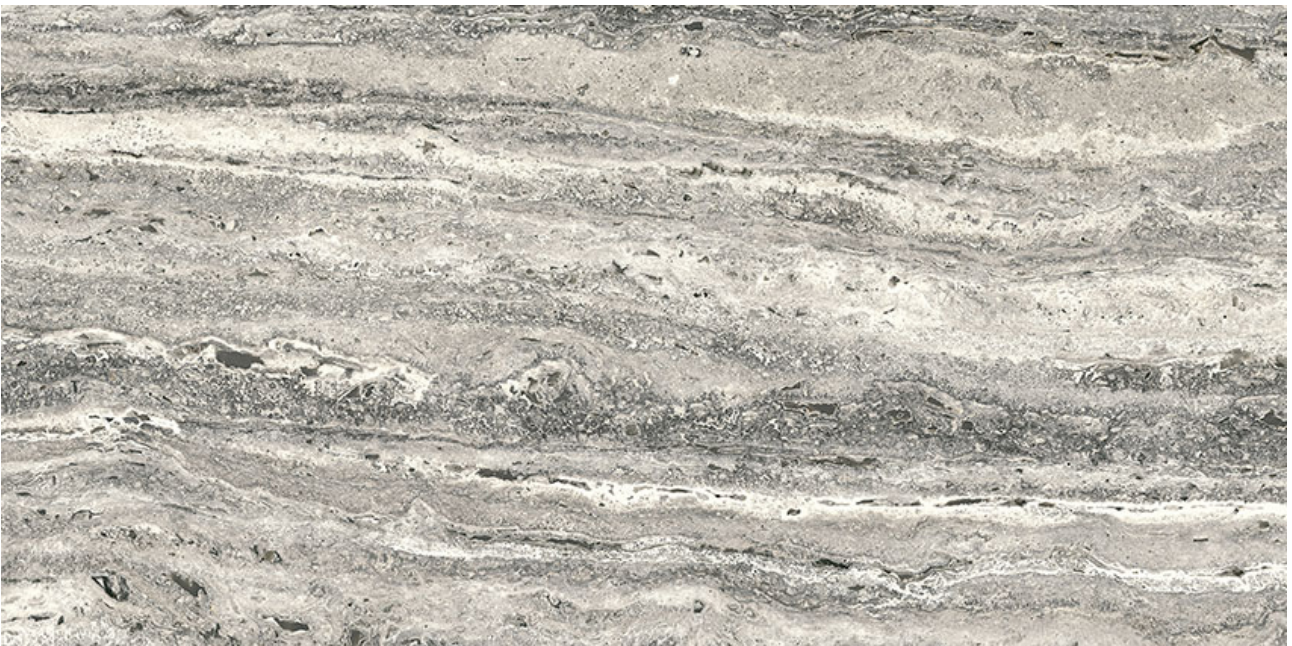

**Mohawk Tile
and Marble**

PRODUCT

**ROYAL STONWORKS 12X24 REGAL GREY VEIN
HONED**

Tile | 12"x24" | Porcelain

TECHNICAL DATA

CODE: QUSW-RG-5H
NAME: Royal Stoneworks 12X24 Regal Grey Vein Honed
SIZE: 12"x24"
SERIES: Royal Stoneworks
FINISH: Honed
LOOK: Stone Look
EDGE: Rectified
FAMILY: Tile
FROST RESISTANCE: Yes
STYLE: Contemporary
SUITABLE FOR: Indoor|Shower
TYPOLOGY: Porcelain
TYPE OF PIECE: Field Tile
USE: Floor and Wall