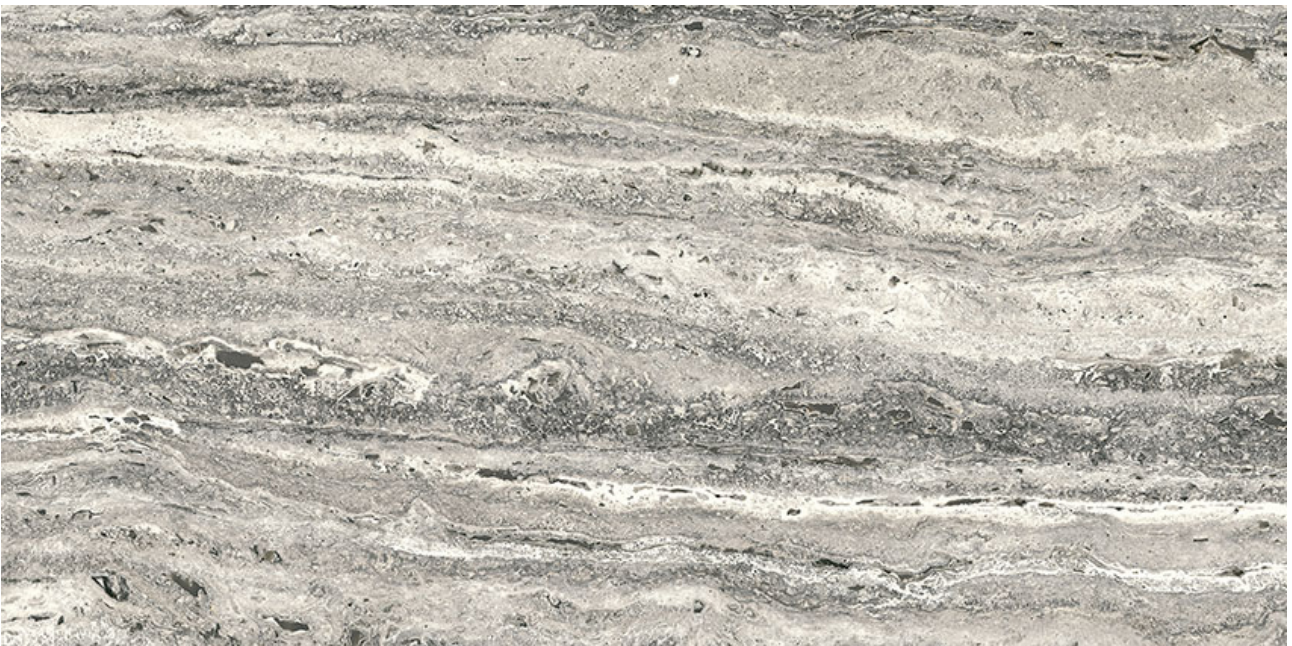

**Mohawk Tile
and Marble**

PRODUCT

**ROYAL STONEWORKS 12X24 REGAL GREY VEIN
ORG**

Tile | 12"x24" | Porcelain

TECHNICAL DATA

CODE: QUSW-RG-50
NAME: Royal Stoneworks 12X24 Regal Grey Vein Org
SIZE: 12"x24"
SERIES: Royal Stoneworks
FINISH: Matt
LOOK: Stone Look
EDGE: Rectified
FAMILY: Tile
FROST RESISTANCE: Yes
STYLE: Contemporary
SUITABLE FOR: Indoor|Shower
TYPOLOGY: Porcelain
TYPE OF PIECE: Field Tile
USE: Floor and Wall