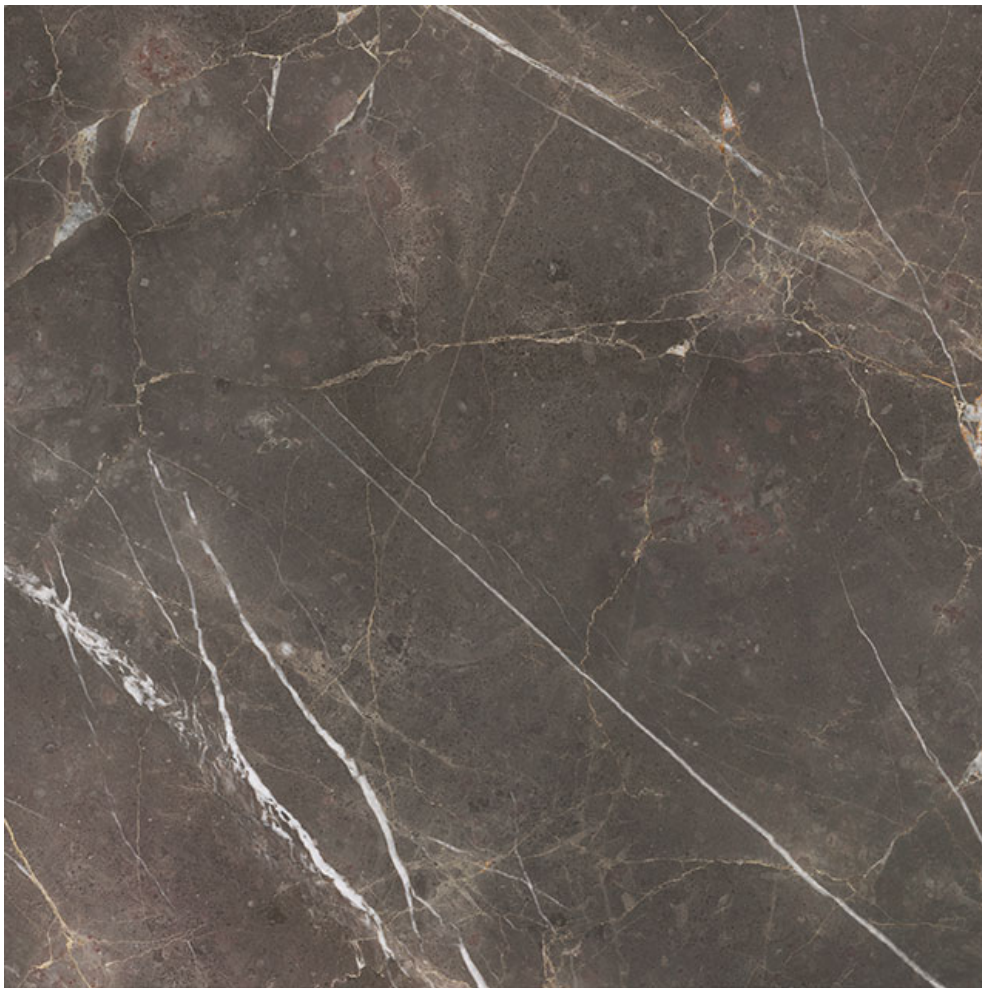

**Mohawk Tile
and Marble**

PRODUCT

**ROYAL STONEWORKS 36X36 REGAL BROWN
MARBLE HONED**

Tile | 36"x36" | Porcelain

TECHNICAL DATA

CODE: QUSW-RM-7H
NAME: Royal Stoneworks 36X36 Regal Brown Marble Honed
SIZE: 36"x36"
SERIES: Royal Stoneworks
FINISH: Honed
LOOK: Stone Look
EDGE: Rectified
FAMILY: Tile
FROST RESISTANCE: Yes
SHADE VARIATION: V3
STYLE: Contemporary
SUITABLE FOR: Indoor|Shower
TYPOLOGY: Porcelain
TYPE OF PIECE: Field Tile
USE: Floor and Wall