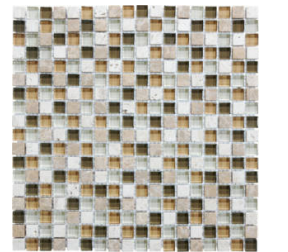

**Mohawk Tile
and Marble**

SERIES
GLASS STONE

Multi-Look Mosaics | | Mixed Materials

PRODUCTS

Linear Bamboo Mosaic
12"x14" | Mixed Materials

Linear Cabernet Mosaic
12"x14" | Mixed Materials

Linear Cappuccino Mosaic
12"x14" | Mixed Materials

Linear Creme Brulee Mosaic
12"x14" | Mixed Materials

Linear Iceland Mosaic
12"x14" | Mixed Materials

Linear Midnight Mosaic
12"x14" | Mixed Materials

Linear Spa Mosaic
12"x14" | Mixed Materials

Linear Waterfall Mosaic
12"x14" | Mixed Materials

5/8X5/8 Bamboo Mosaic
12"x12" | Mixed Materials

5/8X5/8 Cabernet Mosaic
12"x12" | Mixed Materials

5/8X5/8 Cappuccino Mosaic
12"x12" | Mixed Materials

5/8X5/8 Creme Brulee Mosaic
12"x12" | Mixed Materials