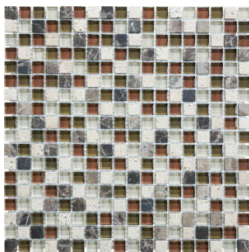

**Mohawk Tile
and Marble**

SERIES
GLASS STONE

Multi-Look Mosaics | | Mixed Materials

PRODUCTS

Linear Bamboo Mosaic
12"x14" | Mixed Materials

Linear Cabernet Mosaic
12"x14" | Mixed Materials

Linear Cappuccino Mosaic
12"x14" | Mixed Materials

Linear Creme Brulee Mosaic
12"x14" | Mixed Materials

Linear Iceland Mosaic
12"x14" | Mixed Materials

Linear Midnight Mosaic
12"x14" | Mixed Materials

Linear Spa Mosaic
12"x14" | Mixed Materials

Linear Waterfall Mosaic
12"x14" | Mixed Materials

5/8X5/8 Bamboo Mosaic
12"x12" | Mixed Materials

5/8X5/8 Cabernet Mosaic
12"x12" | Mixed Materials

5/8X5/8 Cappuccino Mosaic
12"x12" | Mixed Materials

5/8X5/8 Creme Brulee Mosaic
12"x12" | Mixed Materials