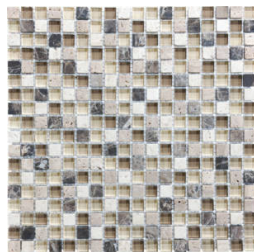

**Mohawk Tile
and Marble**

SERIES
GLASS STONE

Multi-Look Mosaics | | Mixed Materials

PRODUCTS

Linear Bamboo Mosaic
12"x14" | Mixed Materials

Linear Cabernet Mosaic
12"x14" | Mixed Materials

Linear Cappuccino Mosaic
12"x14" | Mixed Materials

Linear Creme Brulee Mosaic
12"x14" | Mixed Materials

Linear Iceland Mosaic
12"x14" | Mixed Materials

Linear Midnight Mosaic
12"x14" | Mixed Materials

Linear Spa Mosaic
12"x14" | Mixed Materials

Linear Waterfall Mosaic
12"x14" | Mixed Materials

5/8X5/8 Bamboo Mosaic
12"x12" | Mixed Materials

5/8X5/8 Cabernet Mosaic
12"x12" | Mixed Materials

5/8X5/8 Cappuccino Mosaic
12"x12" | Mixed Materials

5/8X5/8 Creme Brulee Mosaic
12"x12" | Mixed Materials