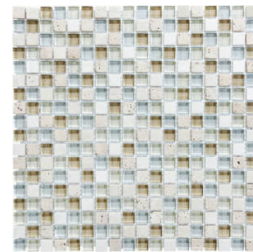

**Mohawk Tile
and Marble**

SERIES
GLASS STONE

Multi-Look Mosaics | | Mixed Materials

PRODUCTS

Linear Bamboo Mosaic
12"x14" | Mixed Materials

Linear Cabernet Mosaic
12"x14" | Mixed Materials

Linear Cappuccino Mosaic
12"x14" | Mixed Materials

Linear Creme Brulee Mosaic
12"x14" | Mixed Materials

Linear Iceland Mosaic
12"x14" | Mixed Materials

Linear Midnight Mosaic
12"x14" | Mixed Materials

Linear Spa Mosaic
12"x14" | Mixed Materials

Linear Waterfall Mosaic
12"x14" | Mixed Materials

5/8X5/8 Bamboo Mosaic
12"x12" | Mixed Materials

5/8X5/8 Cabernet Mosaic
12"x12" | Mixed Materials

5/8X5/8 Cappuccino Mosaic
12"x12" | Mixed Materials

5/8X5/8 Creme Brulee Mosaic
12"x12" | Mixed Materials

5/8X5/8 Iceland Mosaic
12"x12" | Mixed Materials

5/8X5/8 Midnight Mosaic
12"x12" | Mixed Materials

5/8X5/8 Spa Mosaic
12"x12" | Mixed Materials

5/8X5/8 Waterfall Mosaic
12"x12" | Mixed Materials

ROOM SCENES