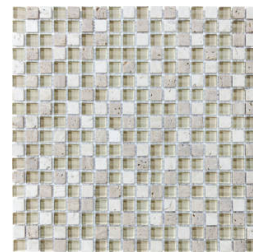

**Mohawk Tile
and Marble**

SERIES
GLASS STONE

Multi-Look Mosaics | | Mixed Materials

PRODUCTS

Linear Bamboo Mosaic
12"x14" | Mixed Materials

Linear Cabernet Mosaic
12"x14" | Mixed Materials

Linear Cappuccino Mosaic
12"x14" | Mixed Materials

Linear Creme Brulee Mosaic
12"x14" | Mixed Materials

Linear Iceland Mosaic
12"x14" | Mixed Materials

Linear Midnight Mosaic
12"x14" | Mixed Materials

Linear Spa Mosaic
12"x14" | Mixed Materials

Linear Waterfall Mosaic
12"x14" | Mixed Materials

5/8X5/8 Bamboo Mosaic
12"x12" | Mixed Materials

5/8X5/8 Cabernet Mosaic
12"x12" | Mixed Materials

5/8X5/8 Cappuccino Mosaic
12"x12" | Mixed Materials

5/8X5/8 Creme Brulee Mosaic
12"x12" | Mixed Materials