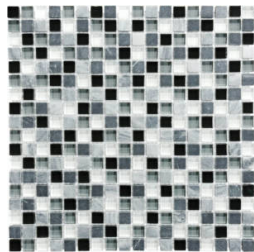

**Mohawk Tile
and Marble**

SERIES
GLASS STONE

Multi-Look Mosaics | | Mixed Materials

PRODUCTS

Linear Bamboo Mosaic
12"x14" | Mixed Materials

Linear Cabernet Mosaic
12"x14" | Mixed Materials

Linear Cappuccino Mosaic
12"x14" | Mixed Materials

Linear Creme Brulee Mosaic
12"x14" | Mixed Materials

Linear Iceland Mosaic
12"x14" | Mixed Materials

Linear Midnight Mosaic
12"x14" | Mixed Materials

Linear Spa Mosaic
12"x14" | Mixed Materials

Linear Waterfall Mosaic
12"x14" | Mixed Materials

5/8X5/8 Bamboo Mosaic
12"x12" | Mixed Materials

5/8X5/8 Cabernet Mosaic
12"x12" | Mixed Materials

5/8X5/8 Cappuccino Mosaic
12"x12" | Mixed Materials

5/8X5/8 Creme Brulee Mosaic
12"x12" | Mixed Materials

5/8X5/8 Iceland Mosaic
12"x12" | Mixed Materials

5/8X5/8 Midnight Mosaic
12"x12" | Mixed Materials

5/8X5/8 Spa Mosaic
12"x12" | Mixed Materials

5/8X5/8 Waterfall Mosaic
12"x12" | Mixed Materials

ROOM SCENES