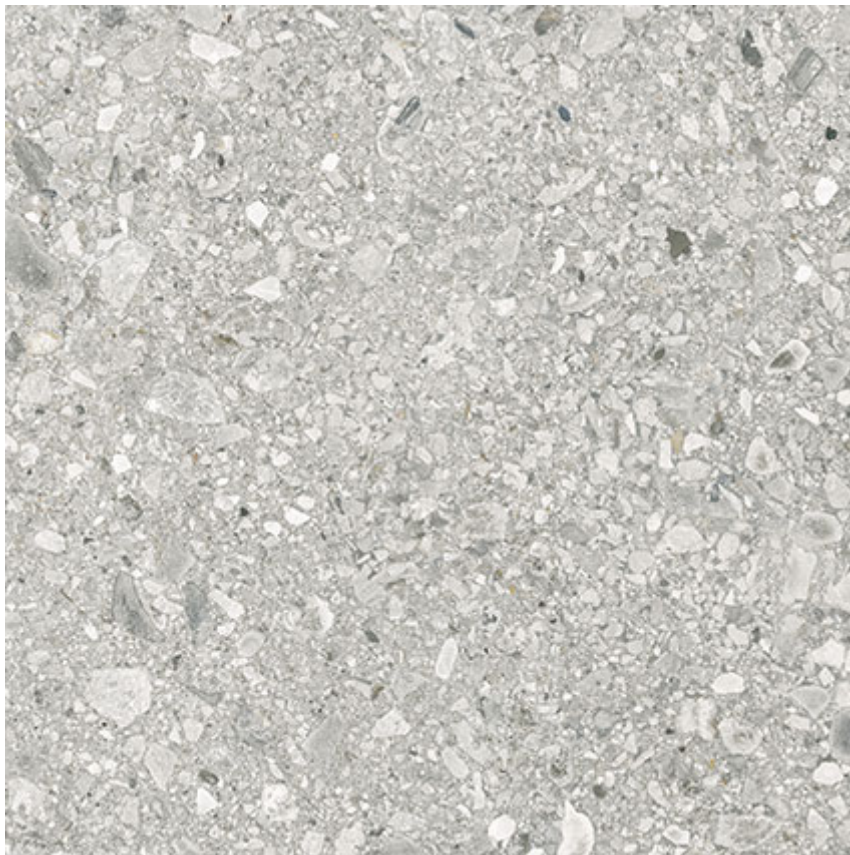

**Mohawk Tile  
and Marble**

---

# **ROYAL STONEWORKS 24X24 REGAL FOSSIL VEIN ORG**

---

Tile | 24"x24" | Porcelain

**TECHNICAL DATA**

CODE: QUSW-RF-40  
NAME: Royal Stoneworks 24X24 Regal Fossil Vein Org  
SIZE: 24"x24"  
SERIES: Royal Stoneworks  
FINISH: Matt  
LOOK: Stone Look  
EDGE: Rectified  
FAMILY: Tile  
FROST RESISTANCE: Yes  
SHADE VARIATION: V3  
STYLE: Contemporary  
SUITABLE FOR: Indoor|Shower  
TYPOLOGY: Porcelain  
TYPE OF PIECE: Field Tile  
USE: Floor and Wall