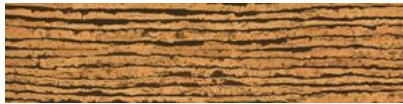

**Mohawk Tile
and Marble**

SERIES

TRUE EARTH CORK CLICK

Wood Look | | HDF

PRODUCTS

Cork Click Capri
12"x48,6" | HDF

Cork Click Comino
12"x48,6" | HDF

Cork Click Corvo
12"x48,6" | HDF

Cork Click Lanzarote
12"x48,6" | HDF

Cork Click Linosa
12"x48,6" | HDF

Cork Click Pianosa
12"x48,6" | HDF

Cork Click Pico
12"x48,6" | HDF

Cork Click Santorino
12"x48,6" | HDF

Cork Click Stromboli
12"x48,6" | HDF