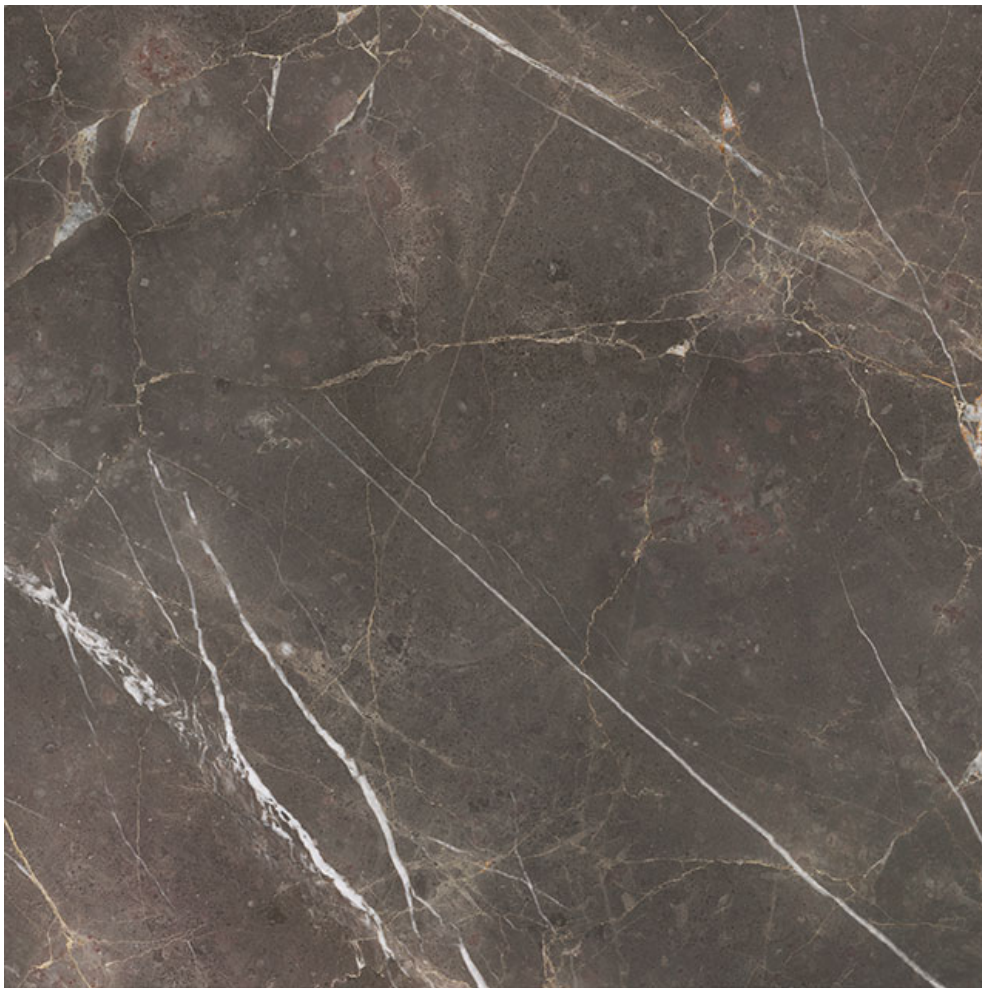

**Mohawk Tile
and Marble**

PRODUCT

**ROYAL STONEWORKS 36X36 REGAL BROWN
MARBLE POLISHED**

Tile | 36"x36" | Porcelain

TECHNICAL DATA

CODE: QUSW-RM-7P
NAME: Royal Stoneworks 36X36 Regal Brown Marble Polished
SIZE: 36"x36"
SERIES: Royal Stoneworks
FINISH: Polished
LOOK: Stone Look
EDGE: Rectified
FAMILY: Tile
FROST RESISTANCE: Yes
SHADE VARIATION: V3
STYLE: Contemporary
SUITABLE FOR: Indoor|Shower
TYPOLOGY: Porcelain
TYPE OF PIECE: Field Tile
USE: Floor and Wall