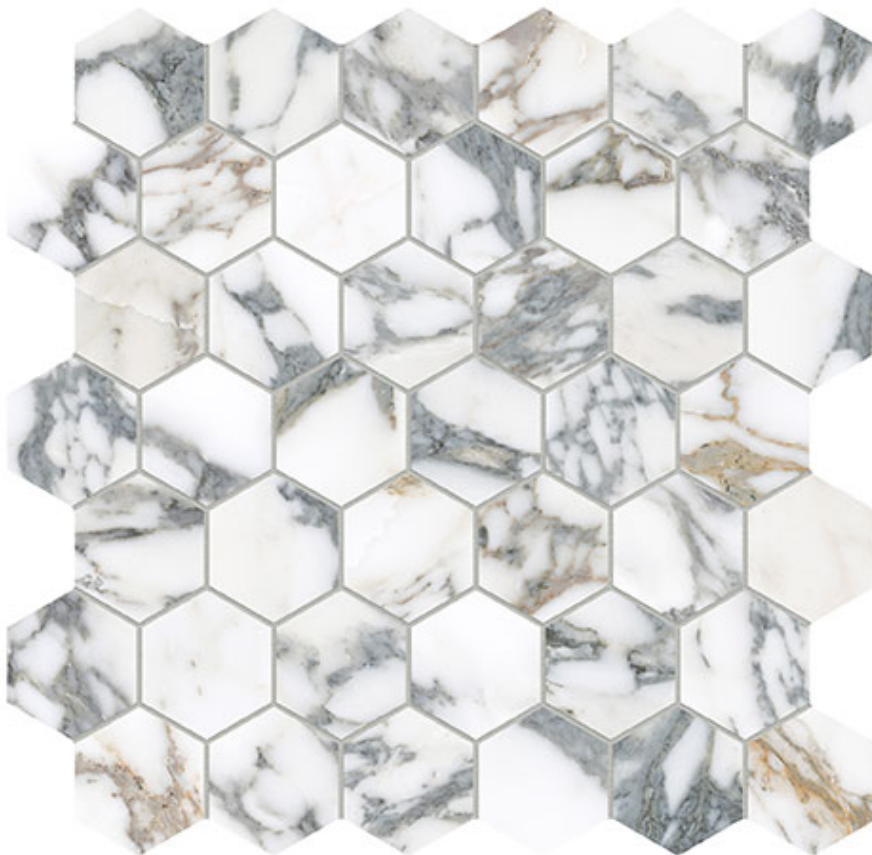

**Mohawk Tile
and Marble**

PRODUCT

ROYAL STONEWORKS 2\"/>ITALIAN ARABESCATO HEX

Tile | 12"x12" | Porcelain

ROOM SCENES

TECHNICAL DATA

CODE: QUSW-IA-HX
NAME: Royal Stoneworks 2" Italian Arabescato Hex
SIZE: 12"x12"
SERIES: Royal Stoneworks
FINISH: Honed
LOOK: Stone Look
FAMILY: Tile
MOSAIC TYPE: 2"x2"
SHADE VARIATION: V3
STYLE: Contemporary
SUITABLE FOR: Indoor|Shower
TYPOLOGY: Porcelain
TYPE OF PIECE: Mosaic
USE: Floor and Wall