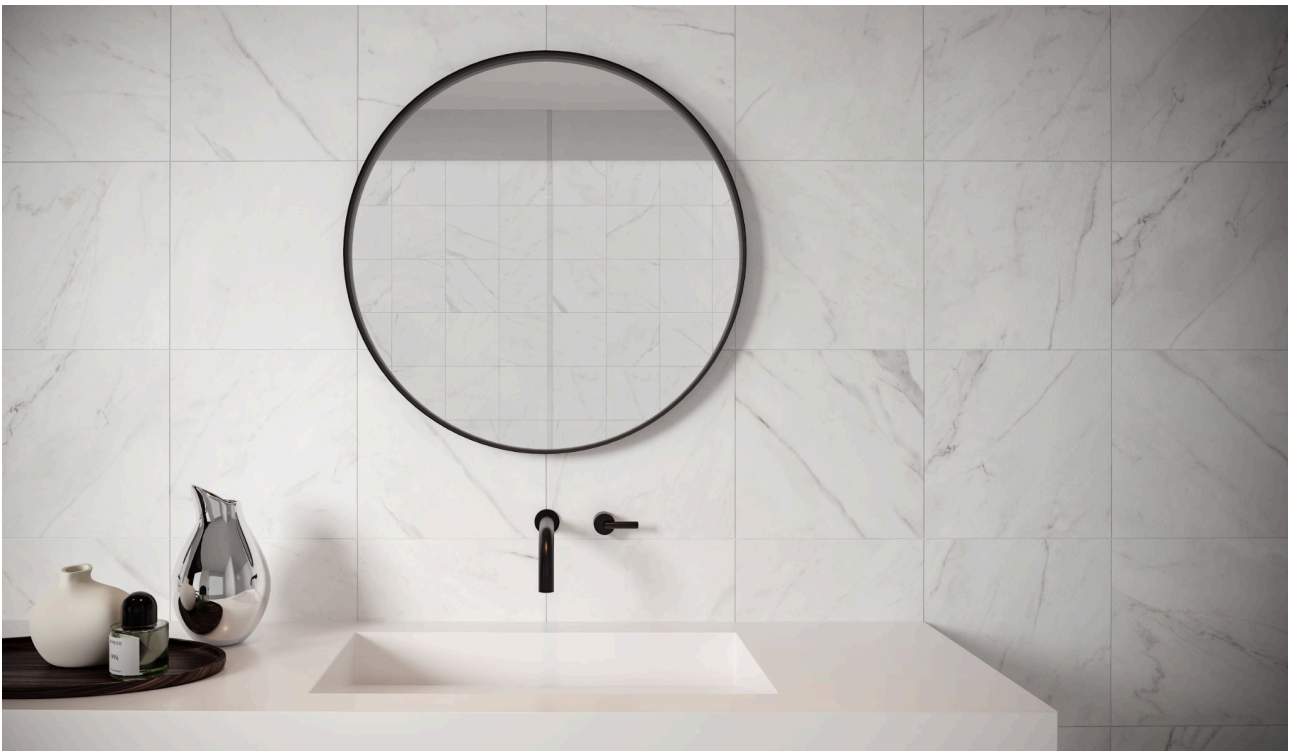

**Mohawk Tile
and Marble**

**SERIES
ALTEZZA**

Marble Look | | Glazed Porcelain | Pressed Glazed Porcelain

The enduring appeal of classic surfaces.

PRODUCTS

Altezza 12x24 Carrara
12"x24" | Pressed Glazed Porcelain