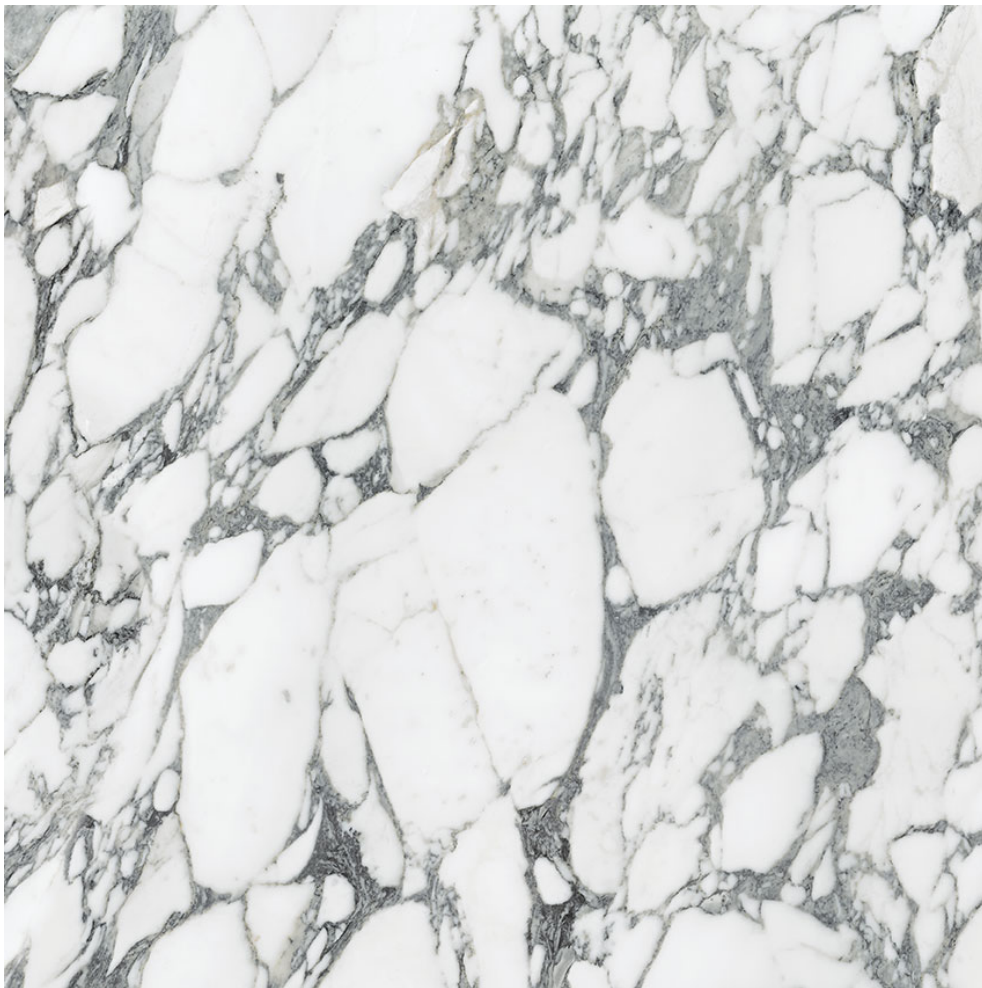

**Mohawk Tile
and Marble**

PRODUCT

**ROYAL STONWORKS 36X36 ITALIAN
ARABESCATO POLISHED**

Tile | 36"x36" | Porcelain

TECHNICAL DATA

CODE: QUSW-IA-7P
NAME: Royal Stoneworks 36X36 Italian Arabescato Polished
SIZE: 36"x36"
SERIES: Royal Stoneworks
FINISH: Polished
LOOK: Stone Look
EDGE: Rectified
FAMILY: Tile
FROST RESISTANCE: Yes
SHADE VARIATION: V3
STYLE: Contemporary
SUITABLE FOR: Indoor|Shower
TYPOLOGY: Porcelain
TYPE OF PIECE: Field Tile
USE: Floor and Wall