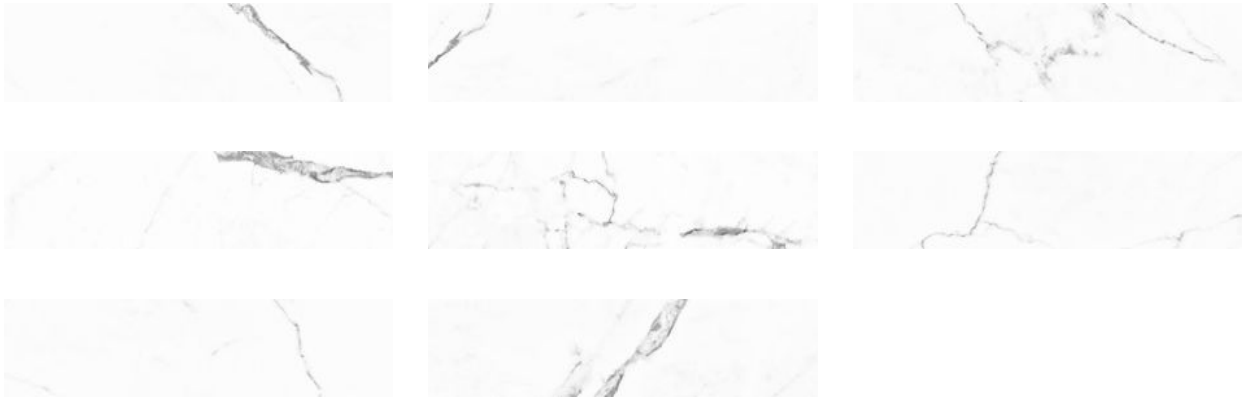

**Mohawk Tile
and Marble**

PRODUCT
OBSESSION 2.5X10 STATUARIO

Tile | 2.5"x10" | Glazed Porcelain

GRAPHIC VARIETY

ROOM SCENES

TECHNICAL DATA

CODE: QUOB-ST-1
NAME: Obsession 2.5x10 Statuario
SIZE: 2.5"x10"
SERIES: Obsession
FINISH: Matt
LOOK: Marble Look
BREAKING STRENGTH: ≥ 1300 N
CHEMICAL RESISTANCE: GA GLA GHA
DCOF: > 0.42
FAMILY: Tile
FROST RESISTANCE: Yes
MOHS: 6
PEI: 4
R VALUE: R9
SHADE VARIATION: V1
STAIN RESISTANCE: 5
STYLE: Classic
SUITABLE FOR: Backsplash|Indoor|Shower
TYPOLOGY: Glazed Porcelain
THICKNESS: 9 mm
TYPE OF PIECE: Field Tile
USE: Floor and Wall
NOTES: 1 square metre of graphic variations