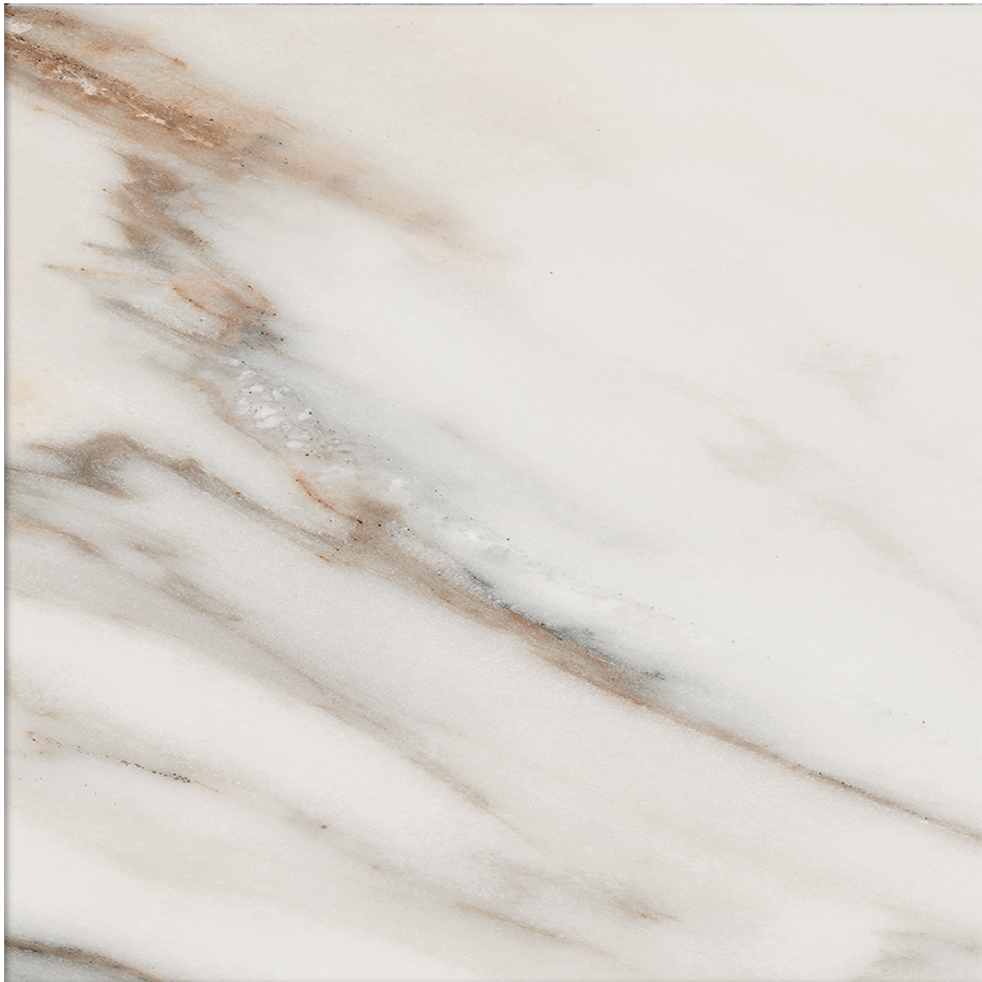

**Mohawk Tile  
and Marble**

---

**PRODUCT**  
**OBSESSION 10X10 CALACATTA**

---

Tile | 10"x10" | Glazed Porcelain

ROOM SCENES

**TECHNICAL DATA**

CODE: QUOB-CA-3  
NAME: Obsession 10x10 Calacatta  
SIZE: 10"x10"  
SERIES: Obsession  
FINISH: Matt  
LOOK: Marble Look  
BREAKING STRENGTH:  $\geq 1300$  N  
CHEMICAL RESISTANCE: GA GLA GHA  
DCOF:  $> 0.42$   
FAMILY: Tile  
FROST RESISTANCE: Yes  
MOHS: 6  
PEI: 4  
R VALUE: R9  
SHADE VARIATION: V1  
STAIN RESISTANCE: 5  
STYLE: Classic  
SUITABLE FOR: Backsplash|Indoor|Shower  
TYPOLOGY: Glazed Porcelain  
THICKNESS: 9 mm  
TYPE OF PIECE: Field Tile  
USE: Floor and Wall  
NOTES: 22 graphic variations