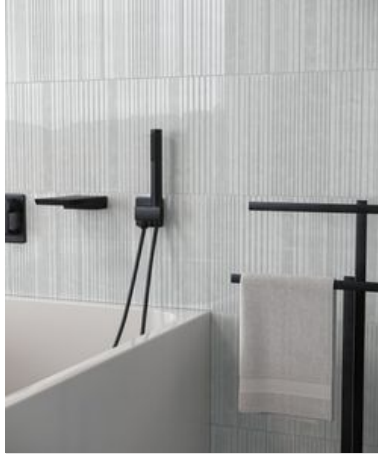

**Mohawk Tile
and Marble**

PRODUCT
GEOMETRA 3X12 SILVER DIVIDE

Mosaic and Decorative Tile | 3"x12" | Pressed Glazed Ceramic

ROOM SCENES

TECHNICAL DATA

CODE: AC4000-03090

NAME: Geometra 3x12 Silver Divide

SIZE: 3"x12"

SERIES: Geometra

FINISH: Gloss

LOOK: Glass

FAMILY: Mosaic and Decorative Tile

SHADE VARIATION: V2

SUITABLE FOR: Indoor

TYPOLOGY: Pressed Glazed Ceramic

TYPE OF PIECE: Field Tile