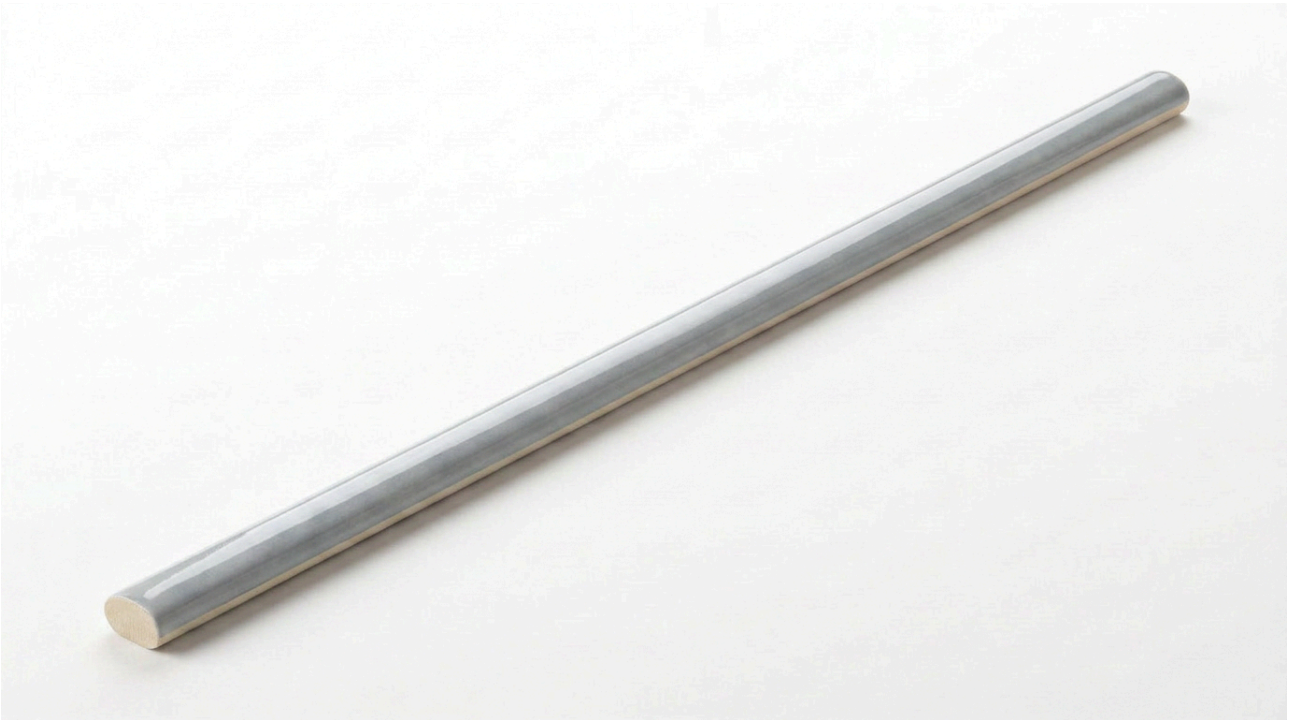

**Mohawk Tile
and Marble**

PRODUCT
ARUBA STEEL GLOSS .39X9 TRIM

Tile | .39"x9" | Porcelain

TECHNICAL DATA

CODE: QUAU-ST-SBG
NAME: Aruba Steel Gloss .39x9 Trim
SIZE: .39"x9"
SERIES: Aruba
FINISH: Gloss
LOOK: Subway Tile
FAMILY: Tile
FROST RESISTANCE: Yes
PEI: 4
STYLE: Contemporary
SUITABLE FOR: Indoor| Outdoor| Pool| Backsplash| Shower
TYPOLOGY: Porcelain
TYPE OF PIECE: Trim
USE: Floor and Wall