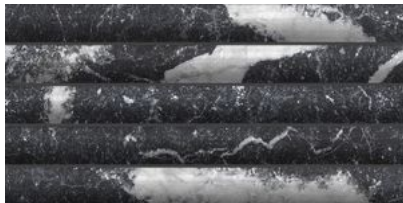

Obsession 5x10 Nero
5"x10" | Glazed Porcelain