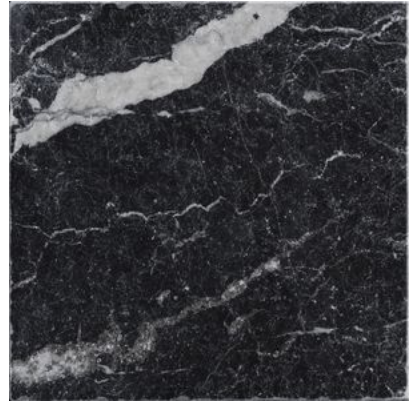

## **SERIES OBSESSION**

---

Marble Look | | Glazed Porcelain

Obsession is an ode to the elegance of marble, enhancing its natural beauty through four iconic types: Statuario, Calacatta, Carrara, and Nero. A distinctive feature of the collection is the delicate Matt finish, achieved through the application of fine granules that enrich the product, giving it a soft and silky texture.

**PRODUCTS**

**Obsession 10x10 Calacatta**  
10"x10" | Glazed Porcelain

**Obsession 10x10 Carrara**  
10"x10" | Glazed Porcelain

**Obsession 10x10 Nero**  
10"x10" | Glazed Porcelain

**Obsession 10x10 Statuario**  
10"x10" | Glazed Porcelain