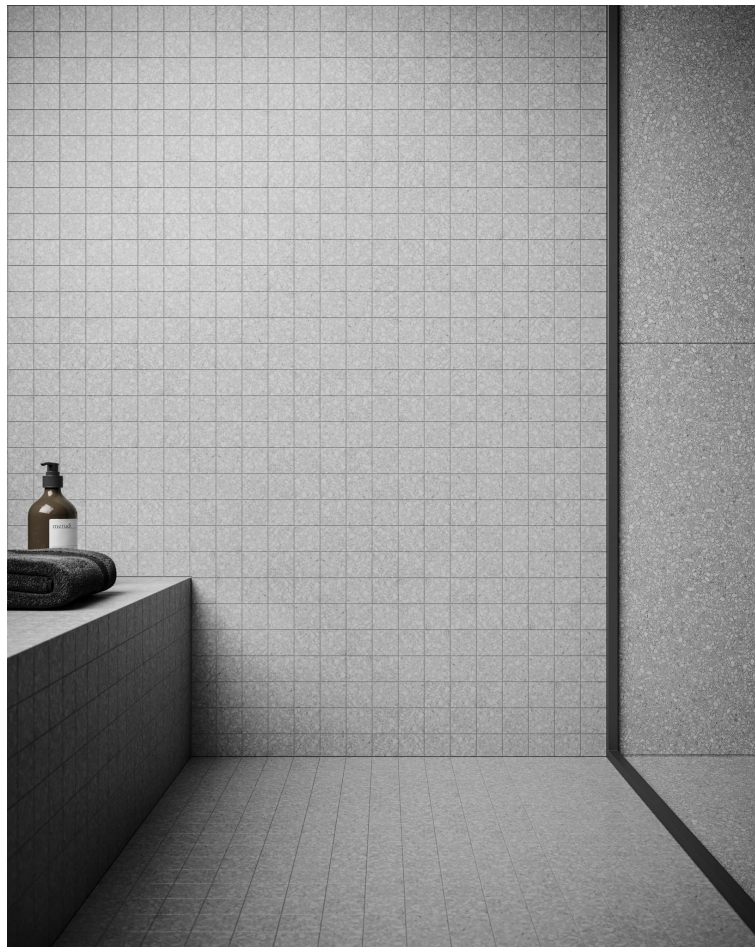

**Mohawk Tile
and Marble**

SERIES STATION

Terrazo | | Color Body Porcelain

A tribute to the beautiful Venetian Terrazzo.

PRODUCTS

Station 32x32 Ash
32"x32" | Color Body Porcelain

Station 32x32 Shadow
32"x32" | Color Body Porcelain

Station 32x32 Ivory
32"x32" | Color Body Porcelain

Station 32x32 Pearl
32"x32" | Color Body Porcelain

Station 12x24 Ash
12"x24" | Color Body Porcelain

Station 12x24 Ivory
12"x24" | Color Body Porcelain

Station 12x24 Pearl
12"x24" | Color Body Porcelain

Station 12x24 Shadow
12"x24" | Color Body Porcelain

Station 10x24 Ash Half Hexagon
10"x24" | Color Body Porcelain

Station 10x24 Pearl Half Hexagon
10"x24" | Color Body Porcelain

Station 10x24 Shadow Half Hexagon
10"x24" | Color Body Porcelain

Station 10x24 Ivory Half Hexagon
10"x24" | Color Body Porcelain

Station 3x24 Pearl Bullnose
3"x24" | Color Body Porcelain

Station 3x24 Ivory Bullnose
3"x24" | Color Body Porcelain

Station 3x24 Ash Bullnose
3"x24" | Color Body Porcelain