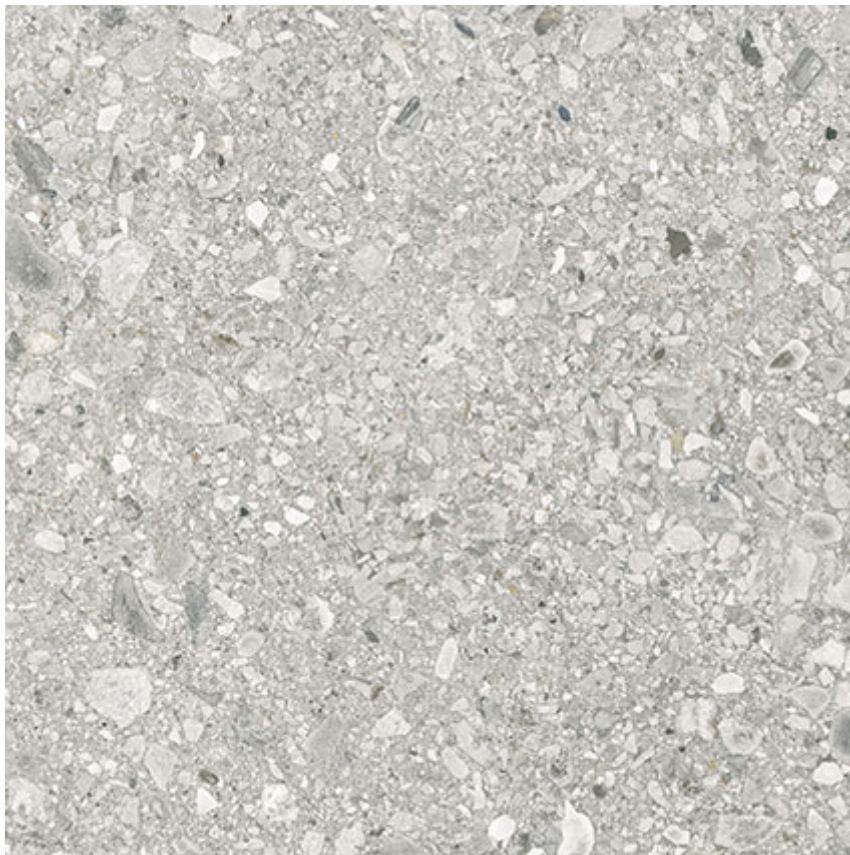

**Mohawk Tile
and Marble**

PRODUCT

ROYAL STONEWORKS 24X24 REGAL FOSSIL VEIN HONED

Tile | 24"x24" | Porcelain

TECHNICAL DATA

CODE: QUSW-RF-4H

NAME: Royal Stoneworks 24X24 Regal Fossil Vein Honed

SIZE: 24"x24"

SERIES: Royal Stoneworks

FINISH: Honed

LOOK: Stone Look

EDGE: Rectified

FAMILY: Tile

FROST RESISTANCE: Yes

SHADE VARIATION: V3

STYLE: Contemporary

SUITABLE FOR: Indoor|Shower

TPOLOGY: Porcelain

TYPE OF PIECE: Field Tile

USE: Floor and Wall

PACKING

Size	Product type	BOX			PALLET		
		pcs	sqft	lb	boxes	sqft	lb
24"x24"	Field Tile	3	11.52		42		

SALES UNIT Sf