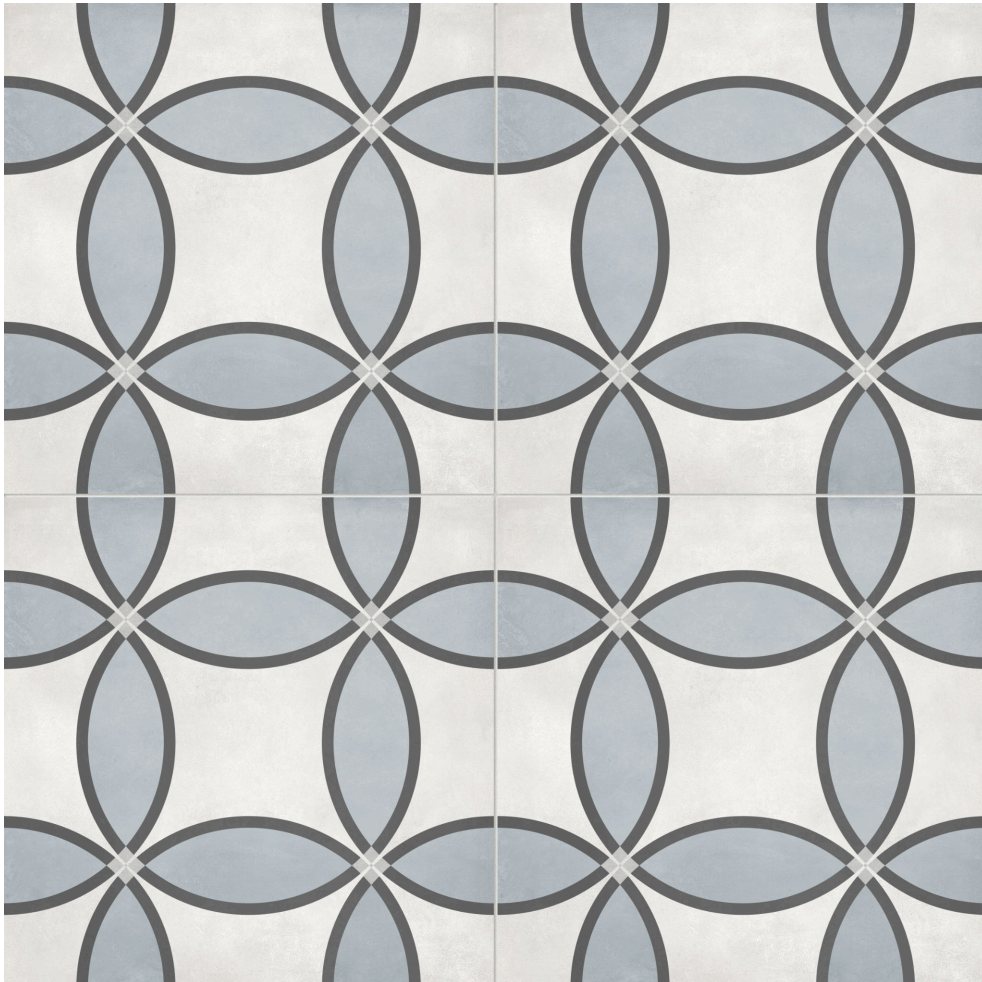

**Mohawk Tile
and Marble**

PRODUCT
FORM 8X8 TIDE ZENITH

Tile | 8"x8" | Pressed Glazed Porcelain

TECHNICAL DATA

CODE: AC4500-07690

NAME: Form 8x8 Tide Zenith

SIZE: 8"x8"

SERIES: Form AC

FINISH: Matte

LOOK: Patterned Tiles

BREAKING STRENGTH: $\geq 310 \geq 1300$

CHEMICAL RESISTANCE: CLASS A

DCOF: ≥ 0.55

FAMILY: Tile

FROST RESISTANCE: Yes

PEI: 4

SHADE VARIATION: V2/V3/V4

SUITABLE FOR: Indoor| Outdoor

TPOLOGY: Pressed Glazed Porcelain

THICKNESS: 9mm

TYPE OF PIECE: Field Tile

USE: Floor and Wall

NOTES: This product is special order and cannot be cancelled, returned, or refunded.