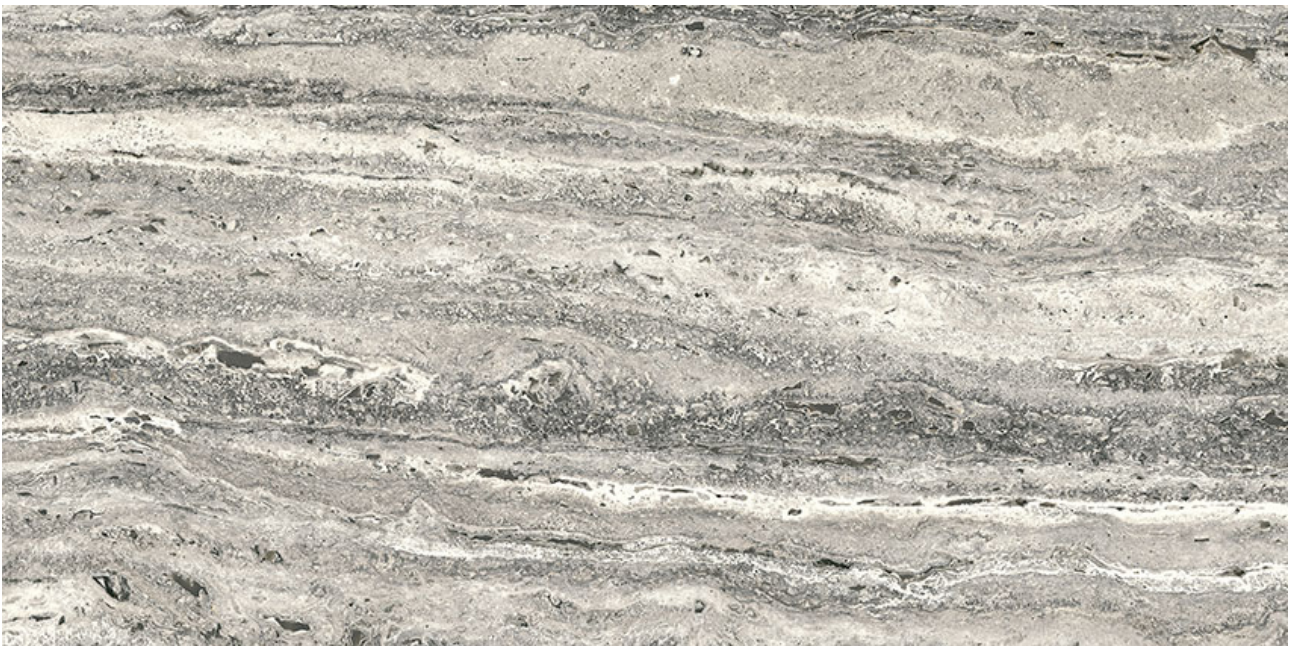

**Mohawk Tile
and Marble**

PRODUCT

**ROYAL STONEWORKS 12X24 REGAL GREY VEIN
GRN**

Tile | 12"x24" | Porcelain

TECHNICAL DATA

CODE: QUSW-RG-5G
NAME: Royal Stoneworks 12X24 Regal Grey Vein Grn
SIZE: 12"x24"
SERIES: Royal Stoneworks
FINISH: Grained
LOOK: Stone Look
EDGE: Rectified
FAMILY: Tile
FROST RESISTANCE: Yes
STYLE: Contemporary
SUITABLE FOR: Indoor|Shower
TYPOLOGY: Porcelain
TYPE OF PIECE: Field Tile
USE: Floor and Wall