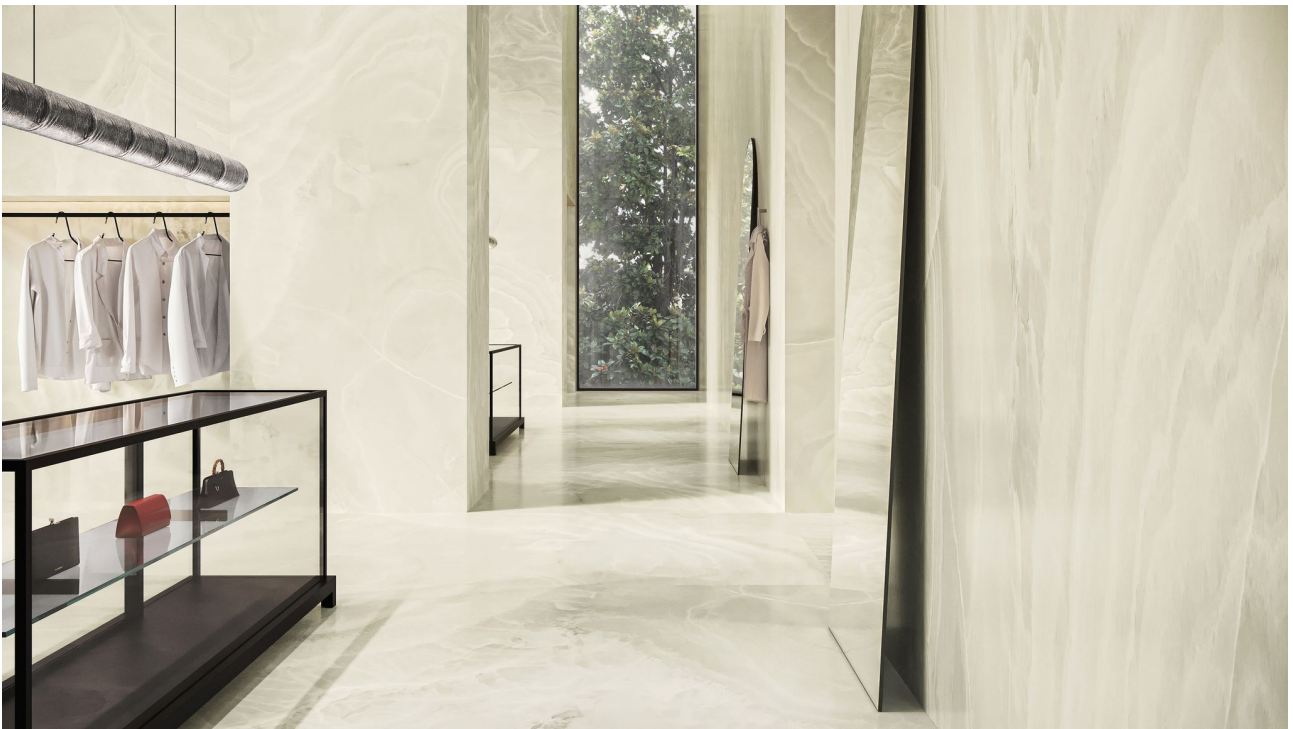

**Mohawk Tile
and Marble**

SERIES LUSTRA

Marble Look | | Colorsync Porcelain | Sintered Slab

A quiet interplay of light, depth, and movement, where elegance emerges in every translucent layer.

PRODUCTS

Lustra 63x126 Onyx Halo Polished
63"x126" | Sintered Slab