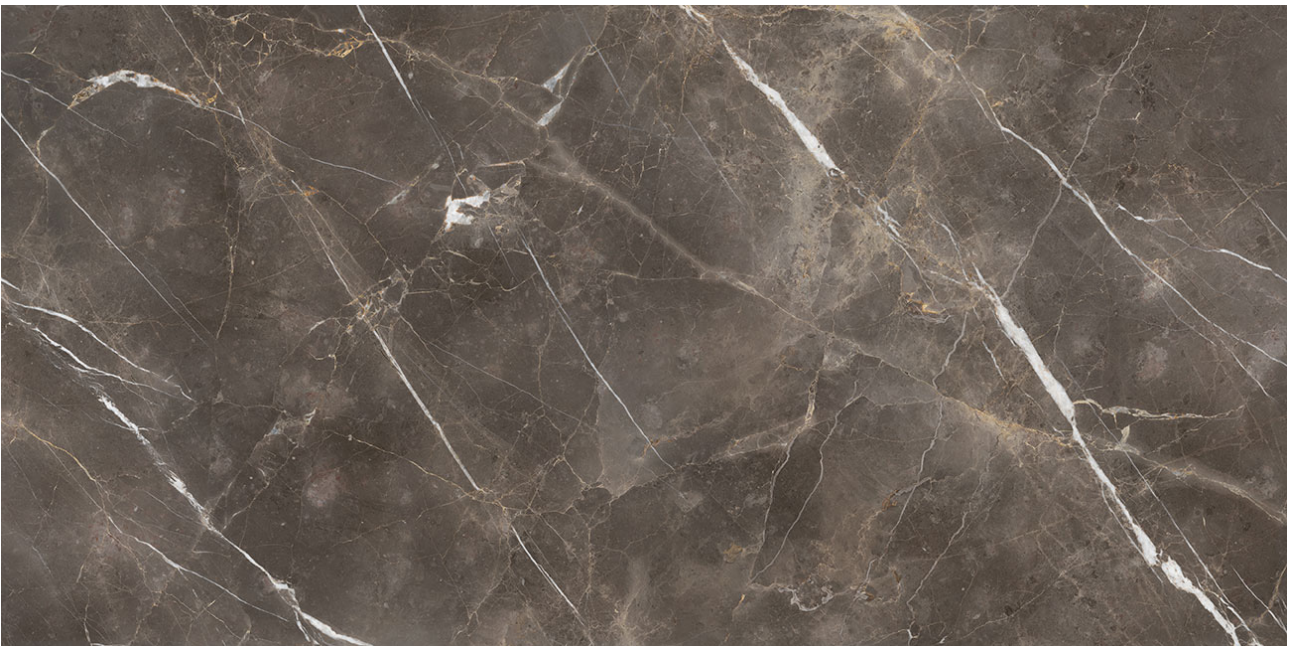

**Mohawk Tile
and Marble**

PRODUCT

**ROYAL STONEWORKS 63X126 REGAL BROWN
MARBLE POLISHED**

Tile | 63"x126" | Sintered Slab

TECHNICAL DATA

CODE: QUSW-RM-1P
NAME: Royal Stoneworks 63X126 Regal Brown Marble Polished
SIZE: 63"x126"
SERIES: Royal Stoneworks
FINISH: Polished
LOOK: Stone Look
EDGE: Rectified
FAMILY: Tile
FROST RESISTANCE: Yes
SHADE VARIATION: V3
STYLE: Contemporary
SUITABLE FOR: Indoor|Shower
TYPOLOGY: Sintered Slab
TYPE OF PIECE: Field Tile
USE: Floor and Wall