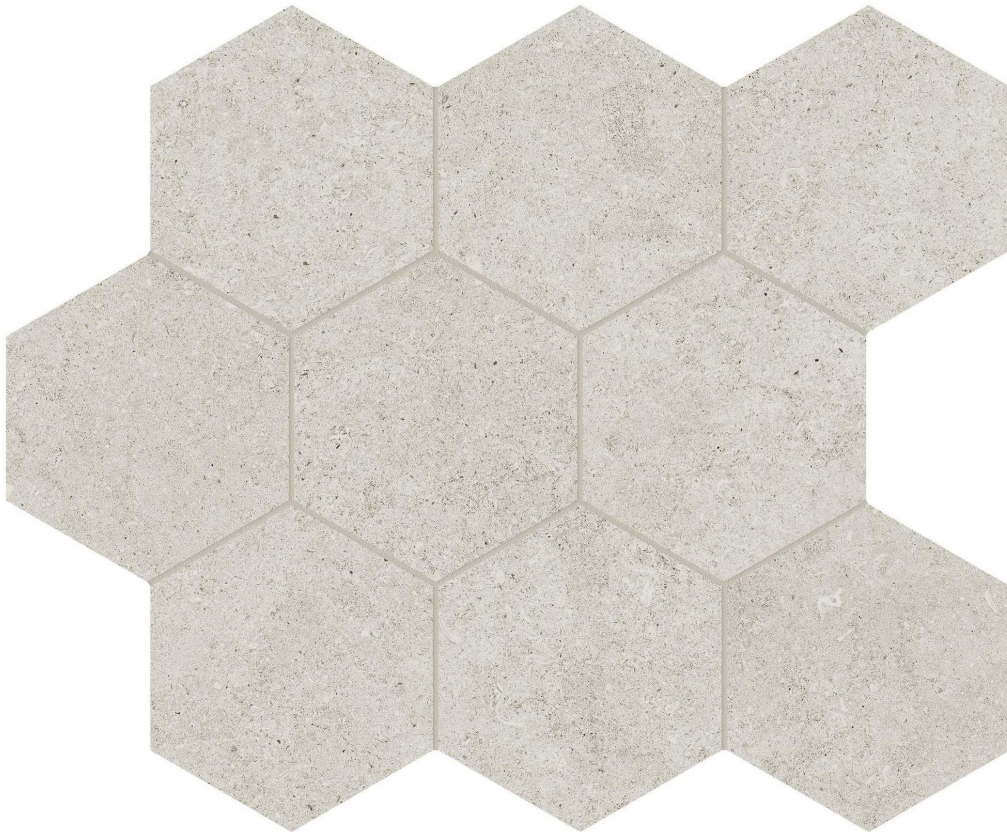

**Mohawk Tile
and Marble**

PRODUCT

LITHOFORM 4\"/> HEX CROSSCUT COAST

Tile | 10.5"x12" | Porcelain

TECHNICAL DATA

CODE: AC8510-00320

NAME: Lithoform 4" Hex Crosscut Coast

SIZE: 10.5"x12"

SERIES: Lithoform

FINISH: Organic Matte

LOOK: Stone Look

EDGE: Rectified

FAMILY: Tile

STYLE: Contemporary

SUITABLE FOR: Indoor| Outdoor

TPOLOGY: Porcelain

TYPE OF PIECE: Mosaic

USE: Floor and Wall

NOTES: This product is special order and cannot be cancelled, returned, or refunded.

PACKING

Size	Product type	BOX			PALLET		
		pcs	sqft	lb	boxes	sqft	lb
10.5"x12"	Mosaic	10	7.86		45		