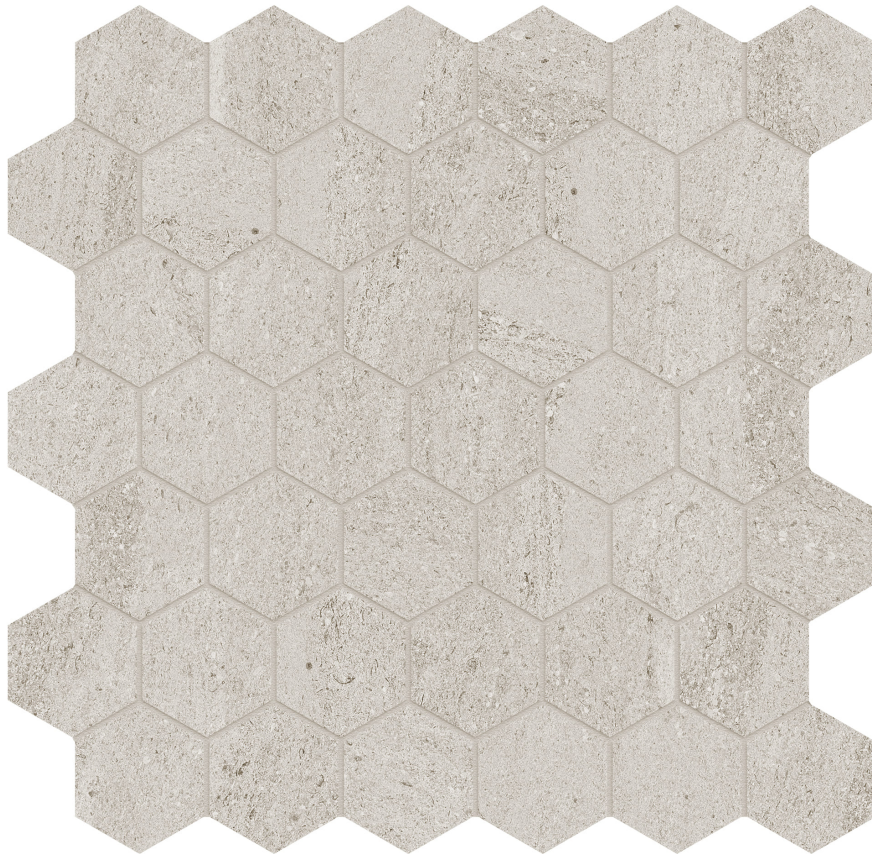

**Mohawk Tile
and Marble**

PRODUCT

LITHOFORM 2\'' HEX VEINCUT COAST

Tile | 12"x12" | Porcelain

TECHNICAL DATA

CODE: AC8510-00360

NAME: Lithoform 2" Hex Veincut Coast

SIZE: 12"x12"

SERIES: Lithoform

FINISH: Organic Matte

LOOK: Stone Look

EDGE: Rectified

FAMILY: Tile

STYLE: Contemporary

SUITABLE FOR: Indoor| Outdoor

TYPOLOGY: Porcelain

TYPE OF PIECE: Mosaic

USE: Floor and Wall

NOTES: This product is special order and cannot be cancelled, returned, or refunded.

PACKING

Size	Product type	BOX			PALLET		
		pcs	sqft	lb	boxes	sqft	lb
12"x12"	Mosaic	10	9.69		45		