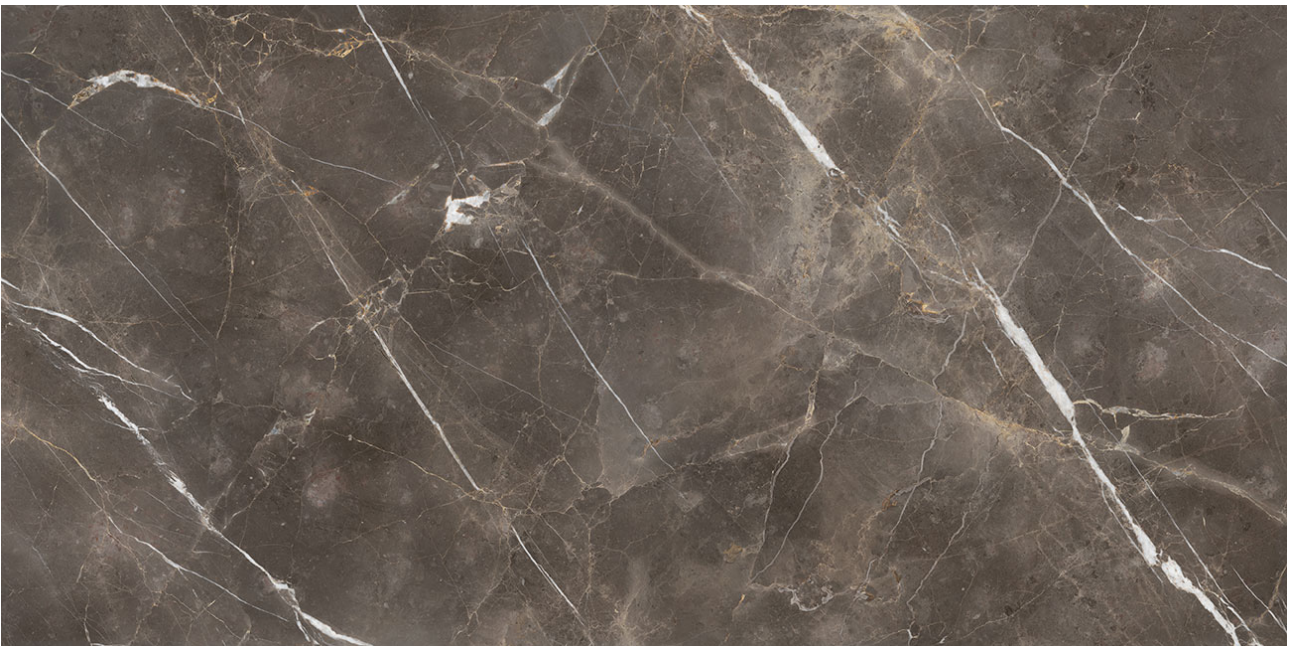

**Mohawk Tile
and Marble**

PRODUCT

**ROYAL STONWORKS 63X126 REGAL BROWN
MARBLE HONED**

Tile | 63"x126" | Sintered Slab

TECHNICAL DATA

CODE: QUSW-RM-1H
NAME: Royal Stoneworks 63X126 Regal Brown Marble Honed
SIZE: 63"x126"
SERIES: Royal Stoneworks
FINISH: Honed
LOOK: Stone Look
EDGE: Rectified
FAMILY: Tile
FROST RESISTANCE: Yes
SHADE VARIATION: V3
STYLE: Contemporary
SUITABLE FOR: Indoor|Shower
TYPOLOGY: Sintered Slab
TYPE OF PIECE: Field Tile
USE: Floor and Wall